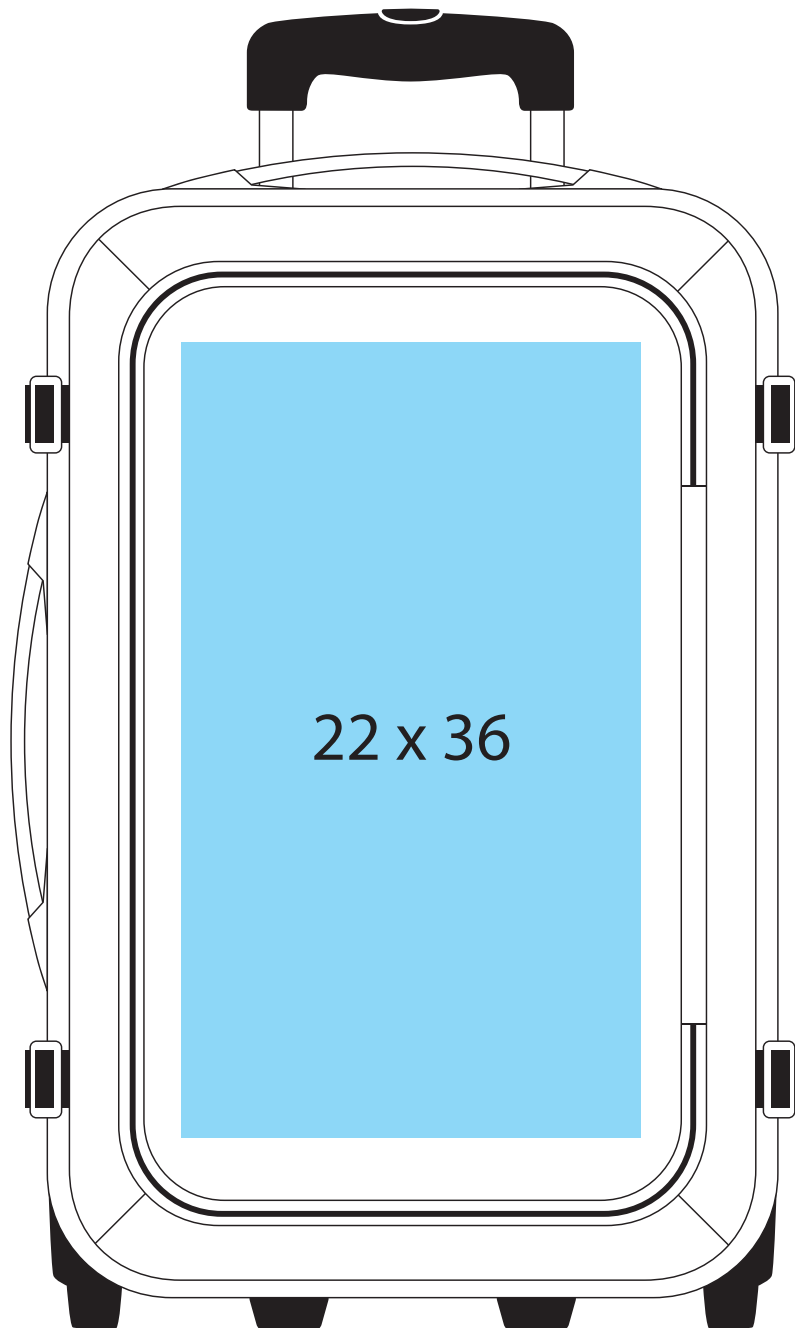

Decoration Info

944.29 - BG481

BagBase®

in cm