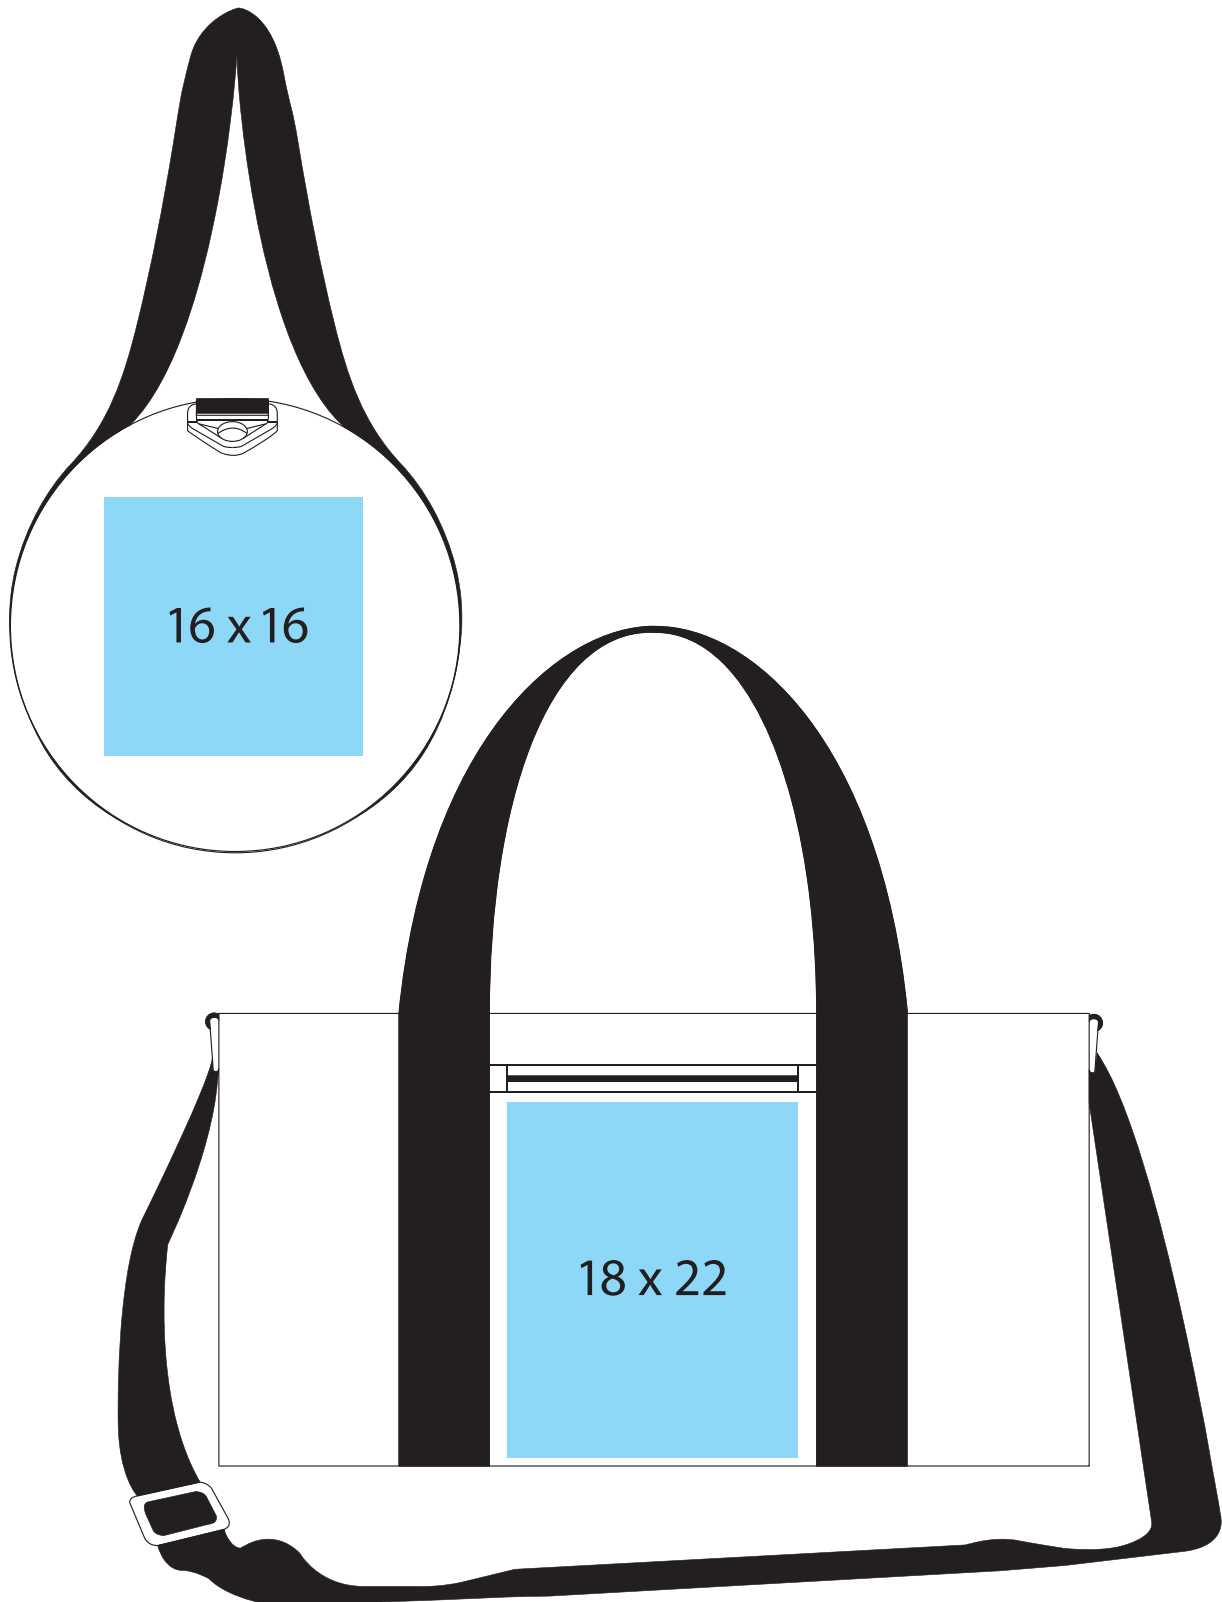

Decoration Info

932.29 - BG140L

**BagBase®**

in cm