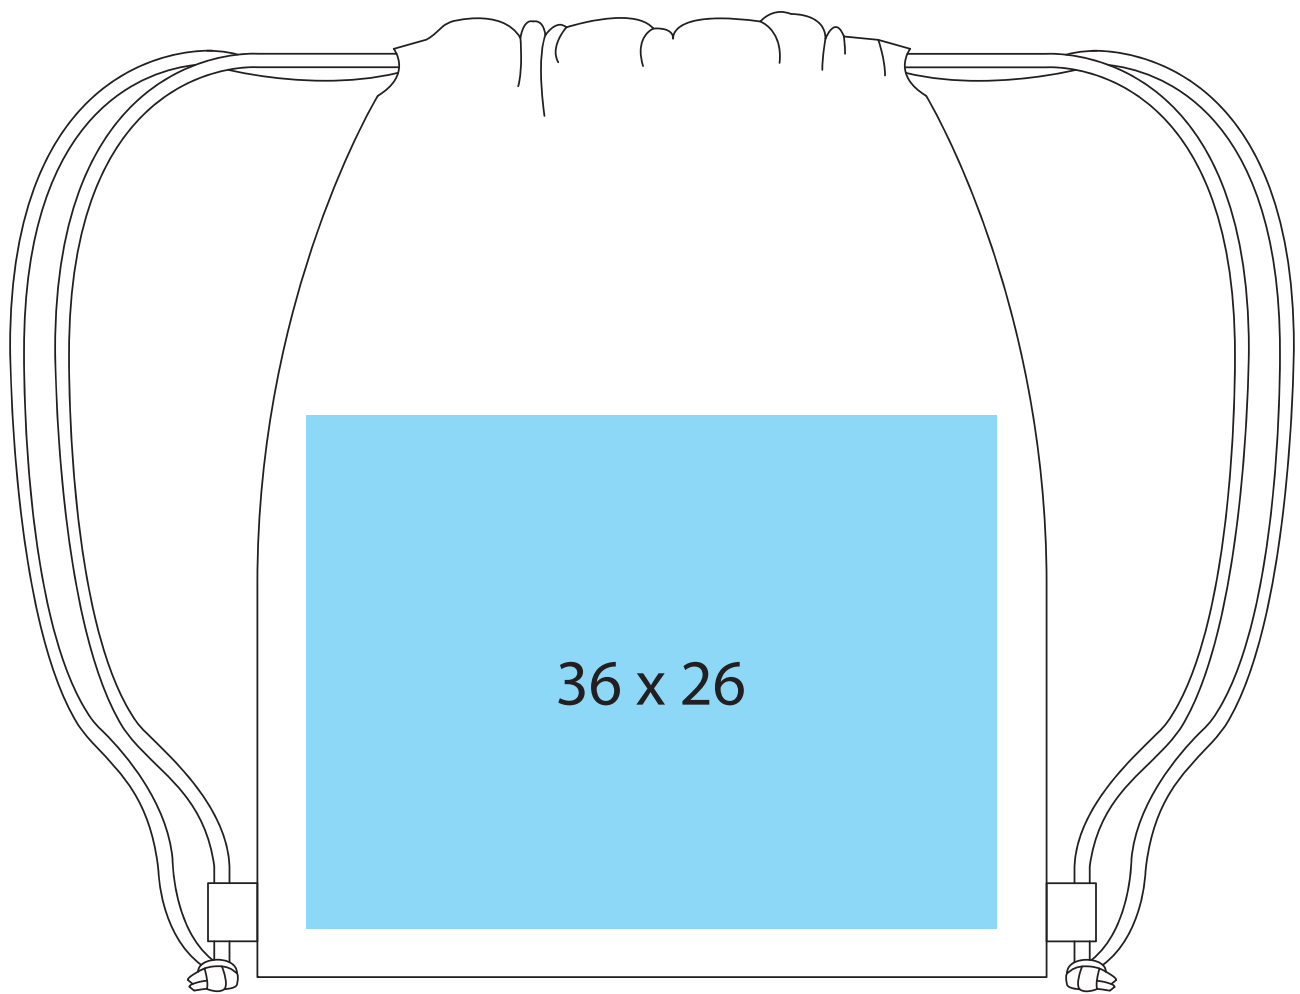

Decoration Info

**931.29 - BG137**

**BagBase®**

in cm