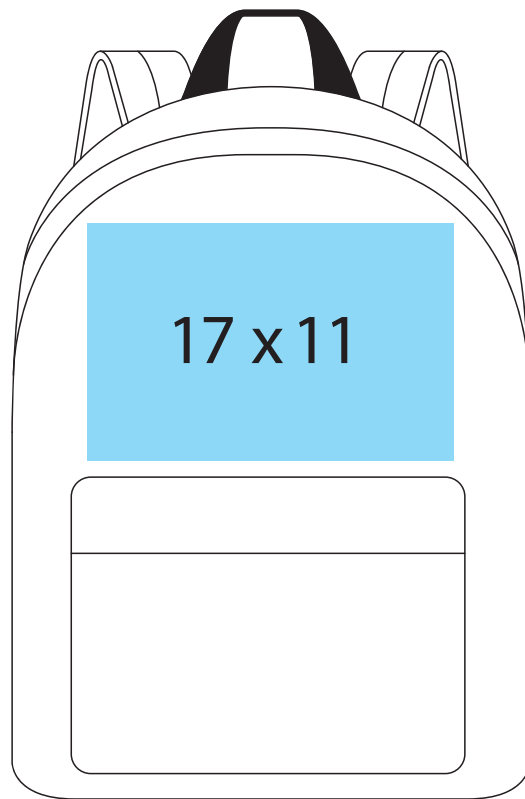

Decoration Info

929.29 - BG125S

BagBase®

in cm