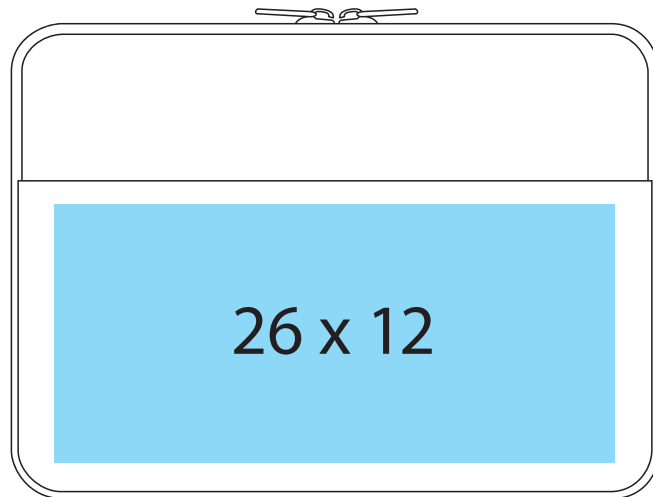

Decoration Info

927.29 - BG65

BagBase®

in cm