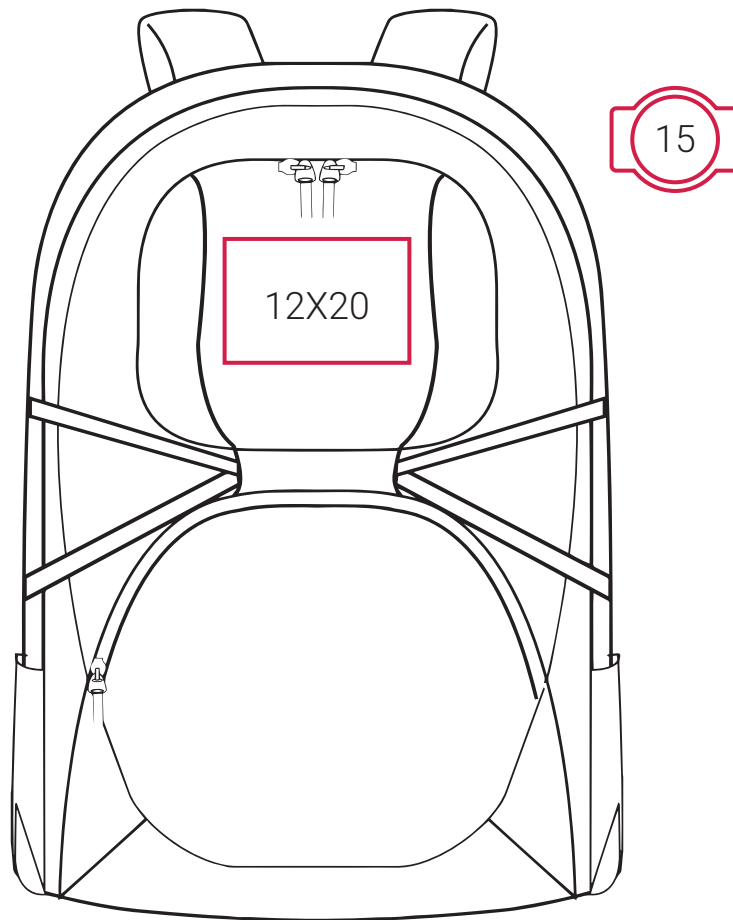

DECORATION INFO

SH0880 | Solomon Daily Explorer Rucksack

10X10 Printing Area (cm),
Height x Width.

Embroidery Area (dimeter/cm),
Arrow direction - upper/lower area.

Suitable for:

Screen Printing | DTF / Digital Transfer | Transfer Printing (foil, one colour) | Embroidery.