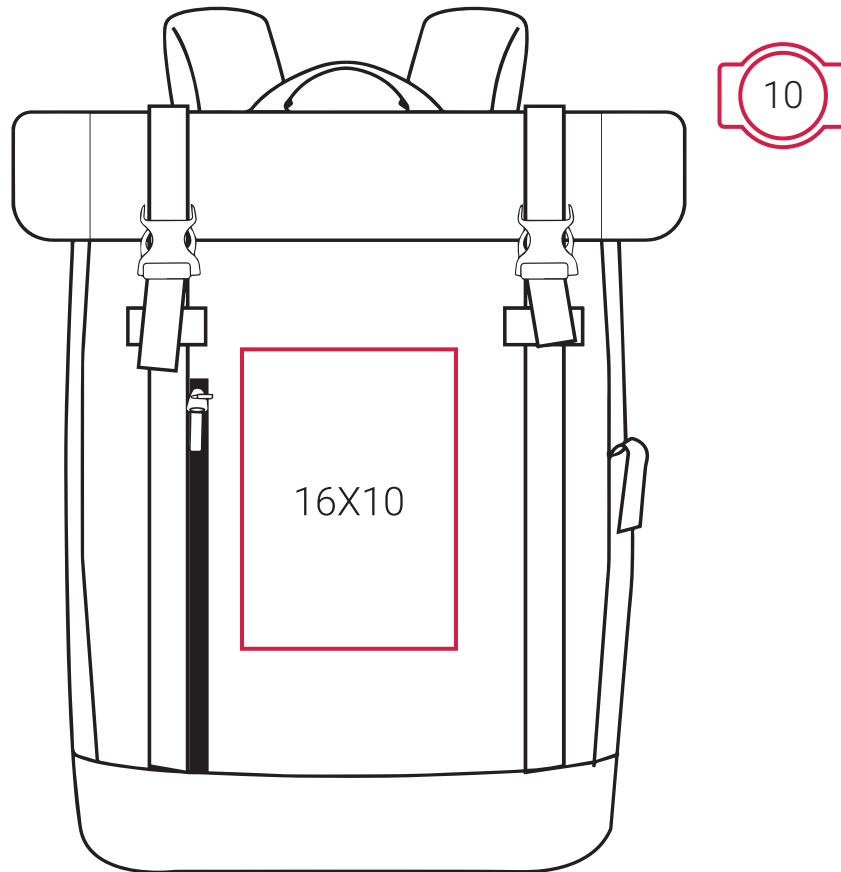

DECORATION INFO

SH7244 | Budapest Laptop Backpack

10X10

Printing Area (cm),
Height x Width.

Embroidery Area (diameter/cm),
Arrow direction - upper/lower area.

Suitable for:

Screen Printing | DTF / Digital Transfer | Transfer Printing (foil, one colour) | Embroidery.