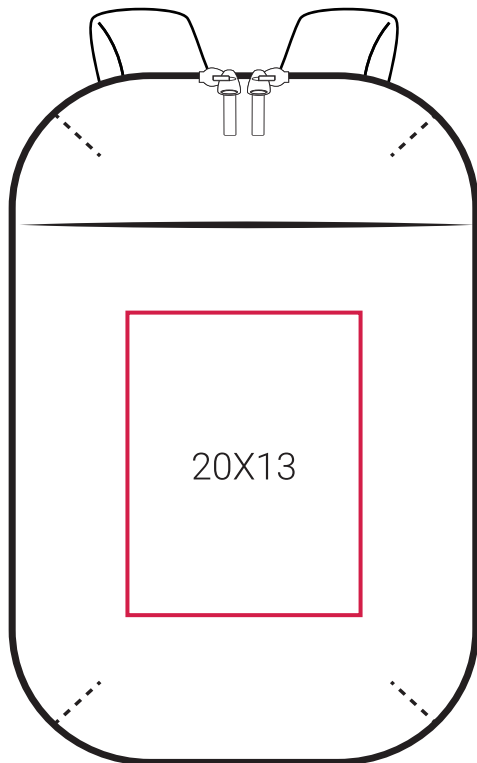

DECORATION INFO

SH2902 | Topaz Boarding Laptop Bag

10X10 Printing Area (cm),
Height x Width.

Embroidery Area (dimeter/cm),
Arrow direction - upper/lower area.

Suitable for:

Screen Printing | DTF / Digital Transfer | Transfer Printing (foil, one colour) | Embroidery.