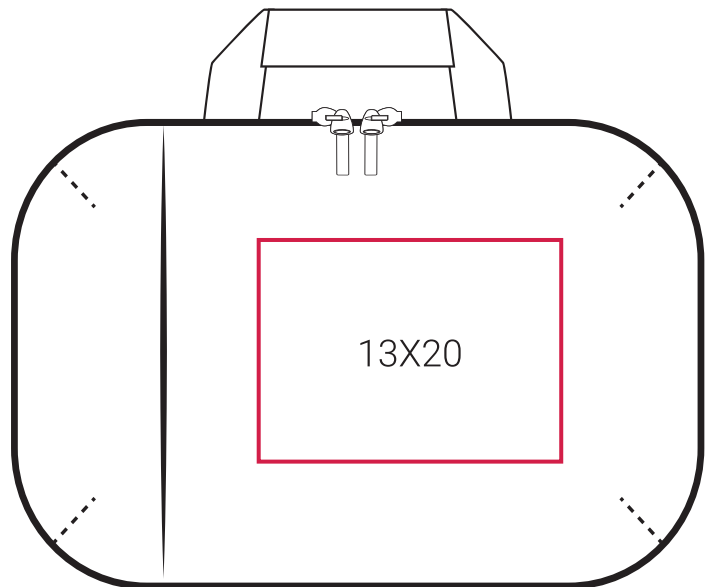

DECORATION INFO

SH2902 | Topaz Boarding Laptop Bag

10X10 Printing Area (cm),
Height x Width.

Embroidery Area (dimeter/cm),
Arrow direction - upper/lower area.

Suitable for:

Screen Printing | DTF / Digital Transfer | Transfer Printing (foil, one colour) | Embroidery.