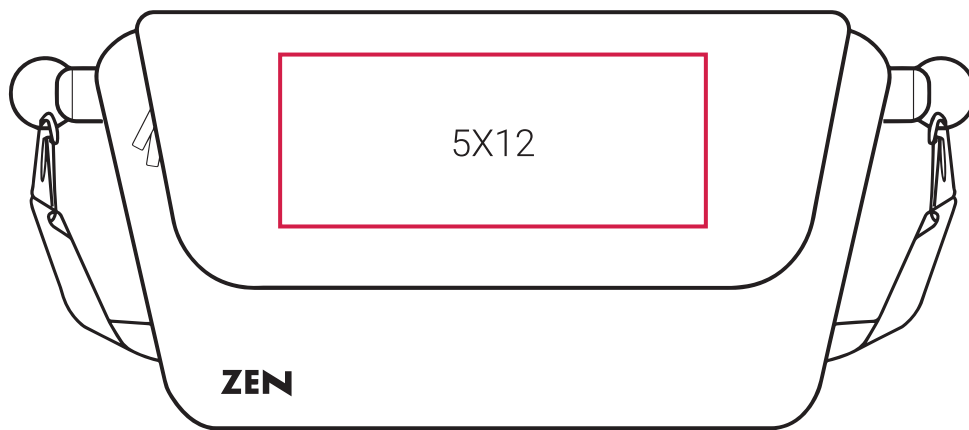

DECORATION INFO

SH1868 | Coral Cross Body Pouch

10X10 Printing Area (cm),
Height x Width.

Embroidery Area (diameter/cm),
Arrow direction - upper/lower area.

Suitable for:

Screen Printing | DTF / Digital Transfer | Transfer Printing (foil, one colour) | Embroidery.