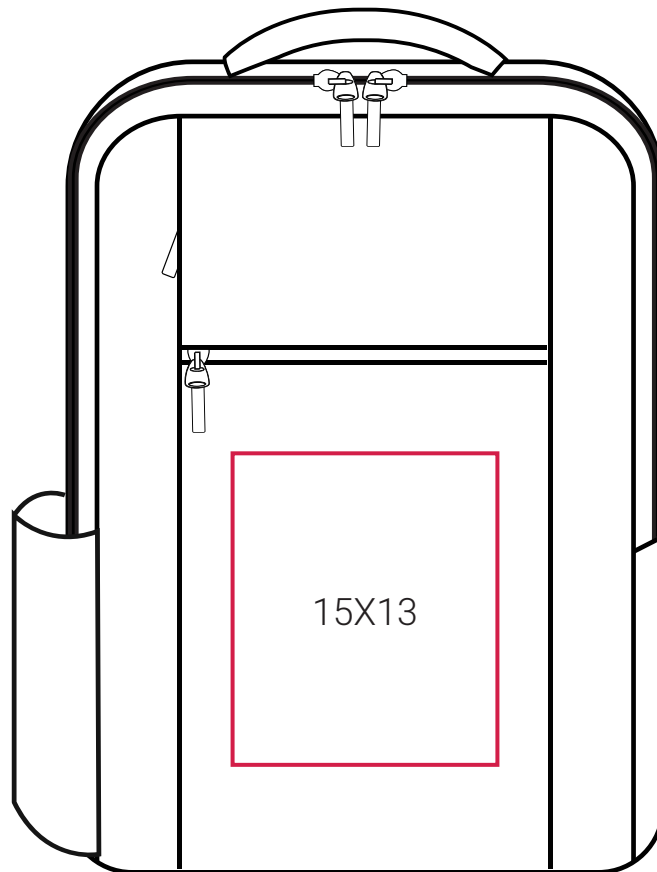

DECORATION INFO

SH5801 | Sembach Basic Laptop Backpack

10X10

Printing Area (cm),
Height x Width.

Embroidery Area (dimeter/cm),
Arrow direction - upper/lower area.

Suitable for:

Screen Printing | DTF / Digital Transfer | Transfer Printing (foil, one colour) | Embroidery.