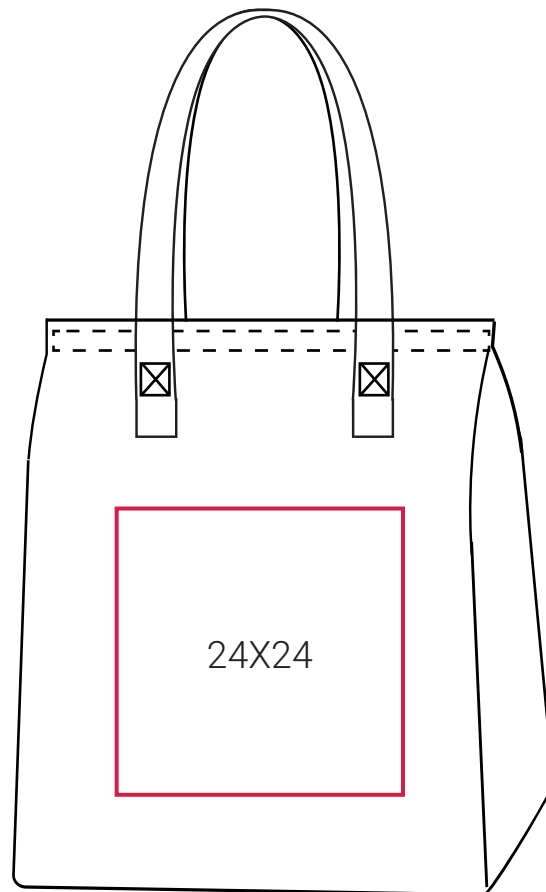

## DECORATION INFO

---

SH4084 | Kolding Cooler Bag

---

10X10

Printing Area (cm),  
Height x Width.

Embroidery Area (dimeter/cm),  
Arrow direction - upper/lower area.

---

### Suitable for:

Screen Printing | DTF / Digital Transfer | Transfer Printing (foil, one colour).