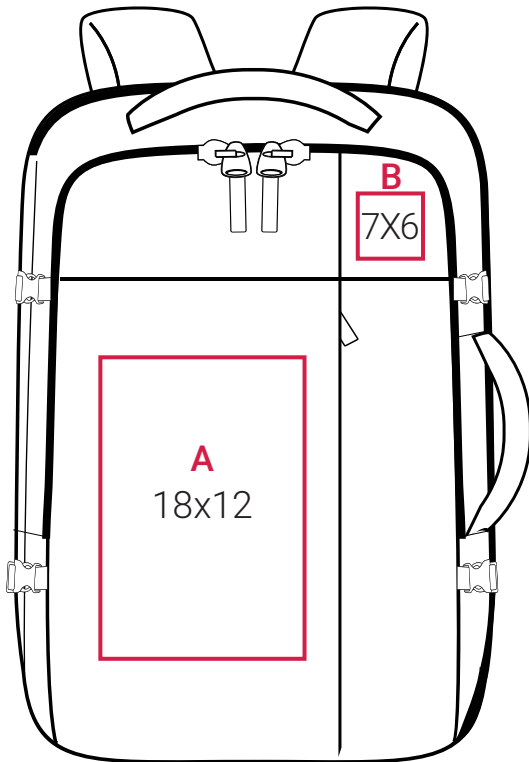

DECORATION INFO

SH5838 | Vienna Overnight Laptop Backpack

10X10 Printing Area (cm),
Height x Width.

Embroidery Area (diameter/cm),
Arrow direction - upper/lower area.

Suitable for:

A - Screen Printing.

B - Screen Printing | DTF / Digital Transfer | Transfer Printing (foil, one colour).