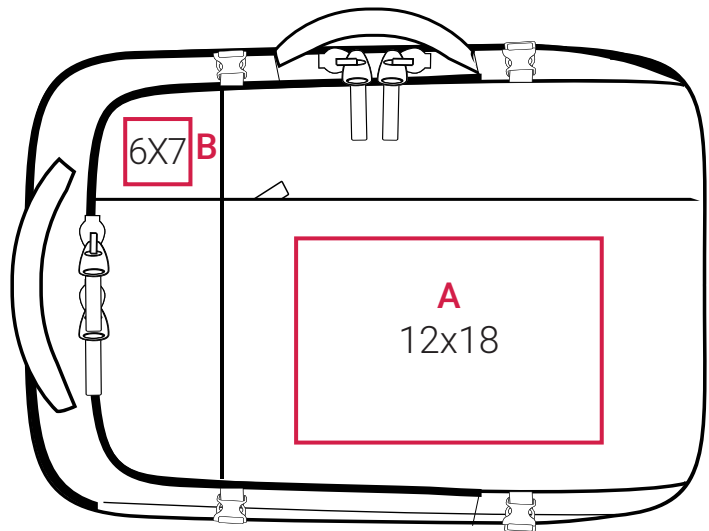

DECORATION INFO

SH5838 | Vienna Overnight Laptop Backpack

10X10 Printing Area (cm),
Height x Width.

Embroidery Area (diameter/cm),
Arrow direction - upper/lower area.

Suitable for:

A - Screen Printing.

B - Screen Printing | DTF / Digital Transfer | Transfer Printing (foil, one colour).