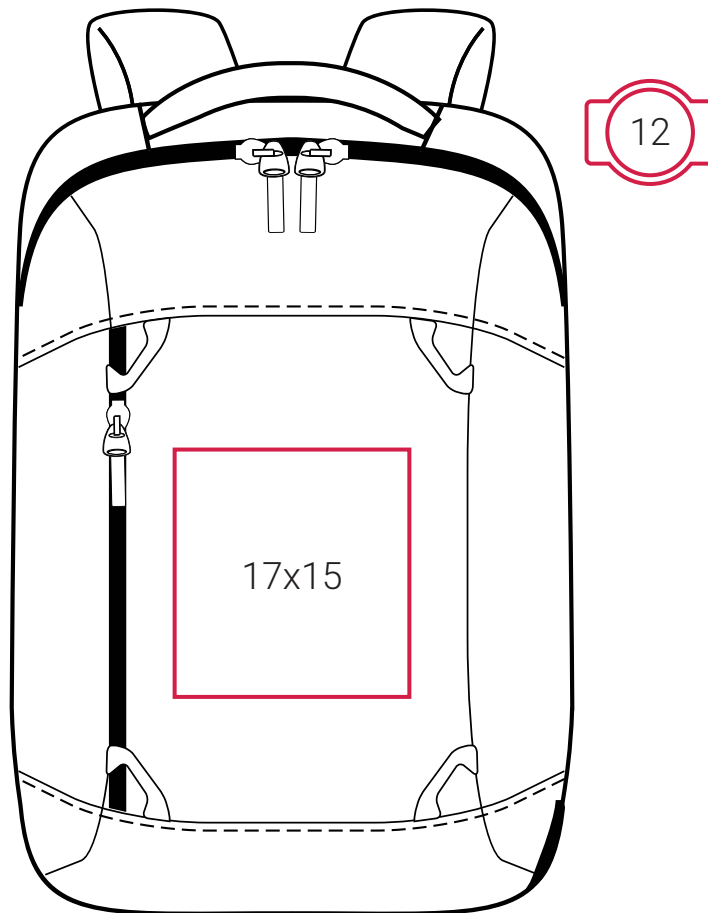

DECORATION INFO

SH5828 | Luxembourg Vital Laptop Backpack

10X10

Printing Area (cm),
Height x Width.

10

10

Embroidery Area (dimeter/cm),
Arrow direction - upper/lower area.

Suitable for: