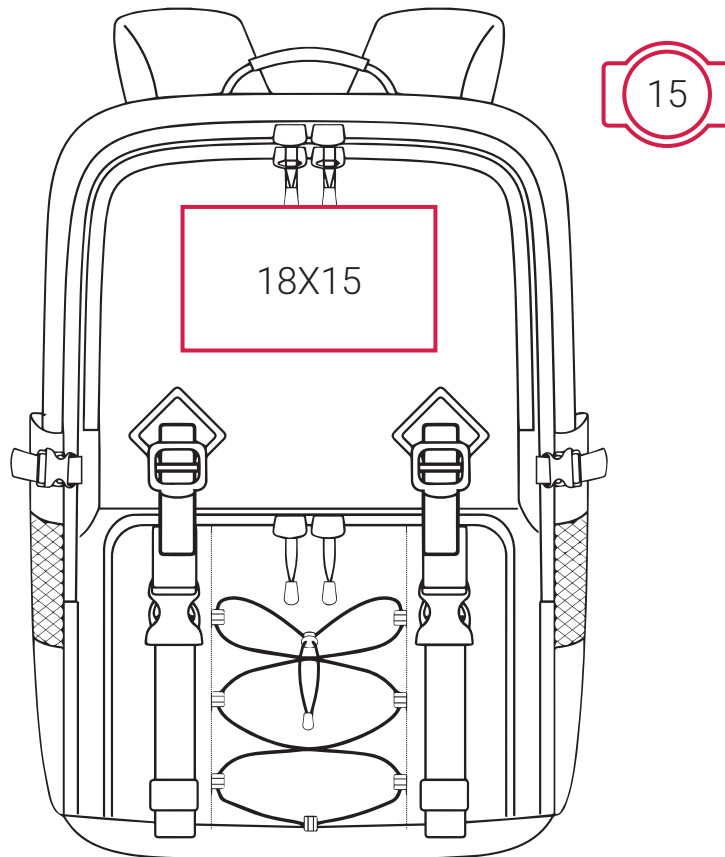

## DECORATION INFO

SH1766 | Mount Ararat Hiking Backpack

10X10

Printing Area (cm),  
Height x Width.

Embroidery Area (dimeter/cm),  
Arrow direction - upper/lower area.

### Suitable for:

Screen Printing | DTF / Digital Transfer | Transfer Printing (foil, one colour) | Embroidery.