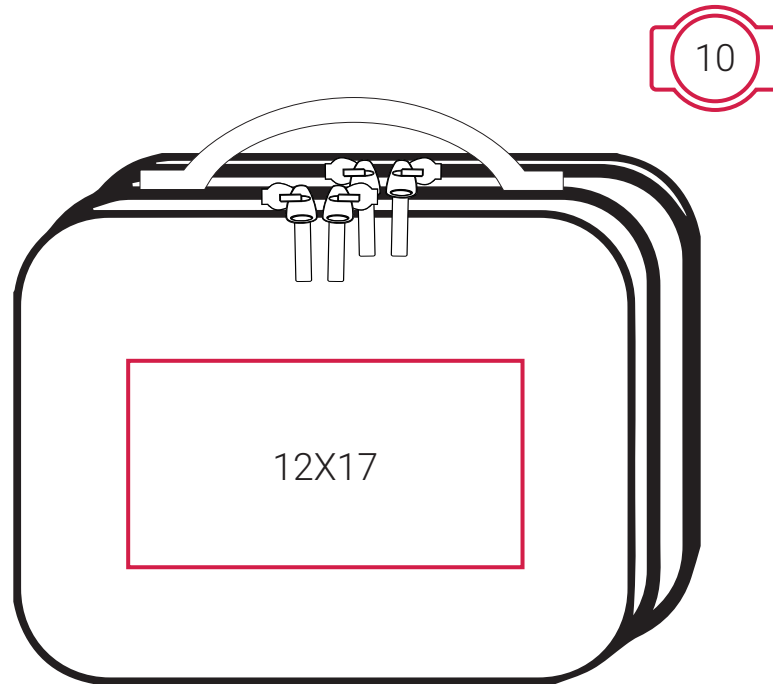

## DECORATION INFO

SH4478 | Seville Accessories and Toiletry Pouch

**10X10** Printing Area (cm),  
Height x Width.

**10** Embroidery Area (diameter/cm),  
Arrow direction - upper/lower area.

### Suitable for:

Screen Printing | DTF / Digital Transfer | Transfer Printing (foil, one colour) | Embroidery.