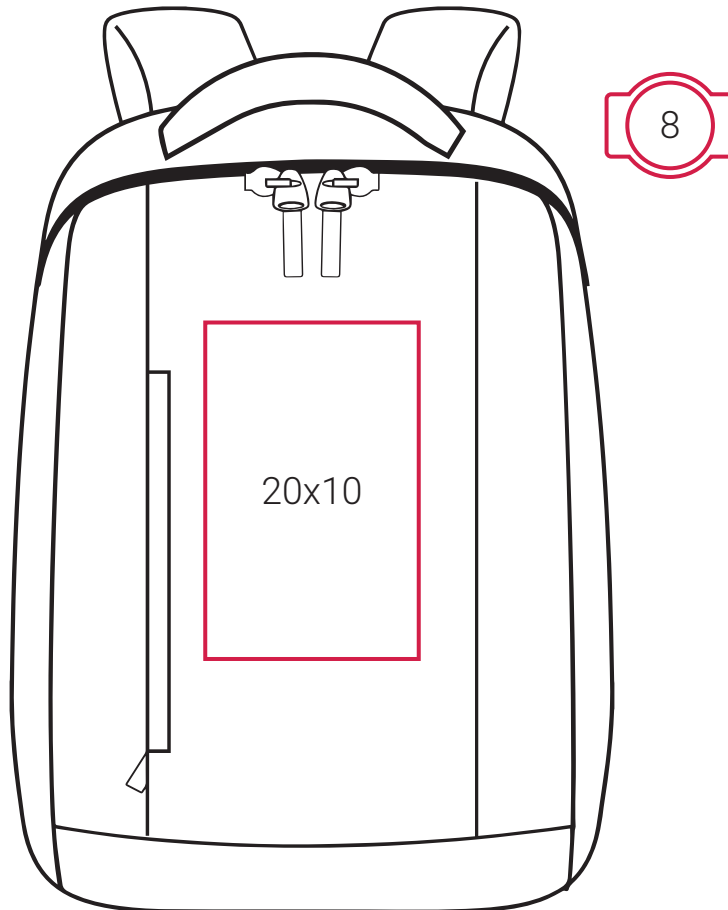

DECORATION INFO

SH5820 | Kiel Urban Laptop Backpack

10X10 Printing Area (cm),
Height x Width.

↑ **10** ↓ **10** Embroidery Area (dimeter/cm),
Arrow direction - upper/lower area.

Suitable for:

Screen Printing | DTF / Digital Transfer | Transfer Printing (foil, one colour) | Embroidery.