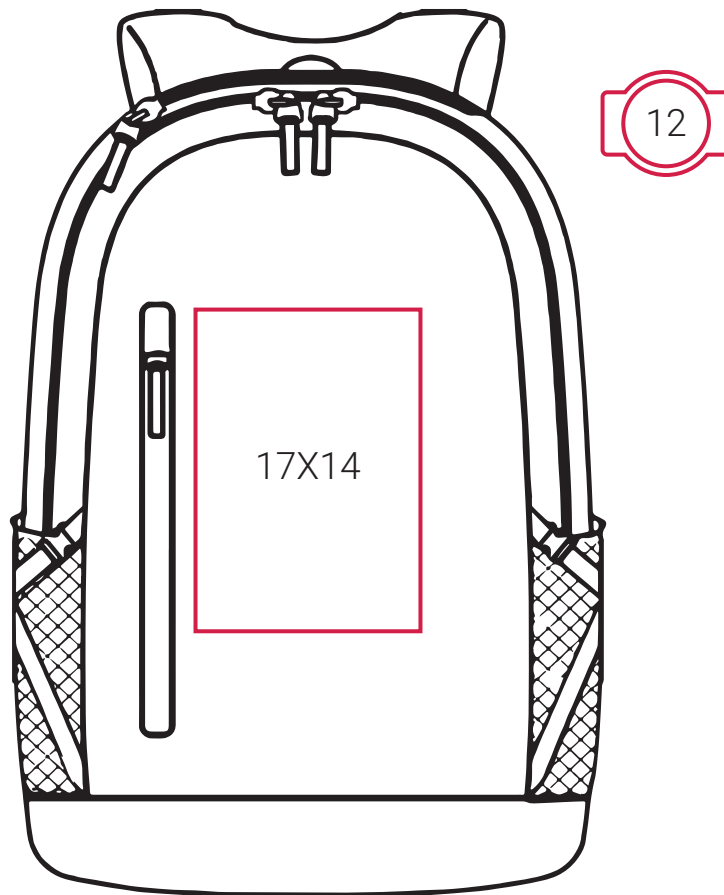

## DECORATION INFO

---

SH5816 | Leipzig Daily Laptop Backpack

10X10

Printing Area (cm),  
Height x Width.

Embroidery Area (dimeter/cm),  
Arrow direction - upper/lower area.

---

### Suitable for:

Screen Printing | DTF / Digital Transfer | Transfer Printing (foil, one colour) | Embroidery.