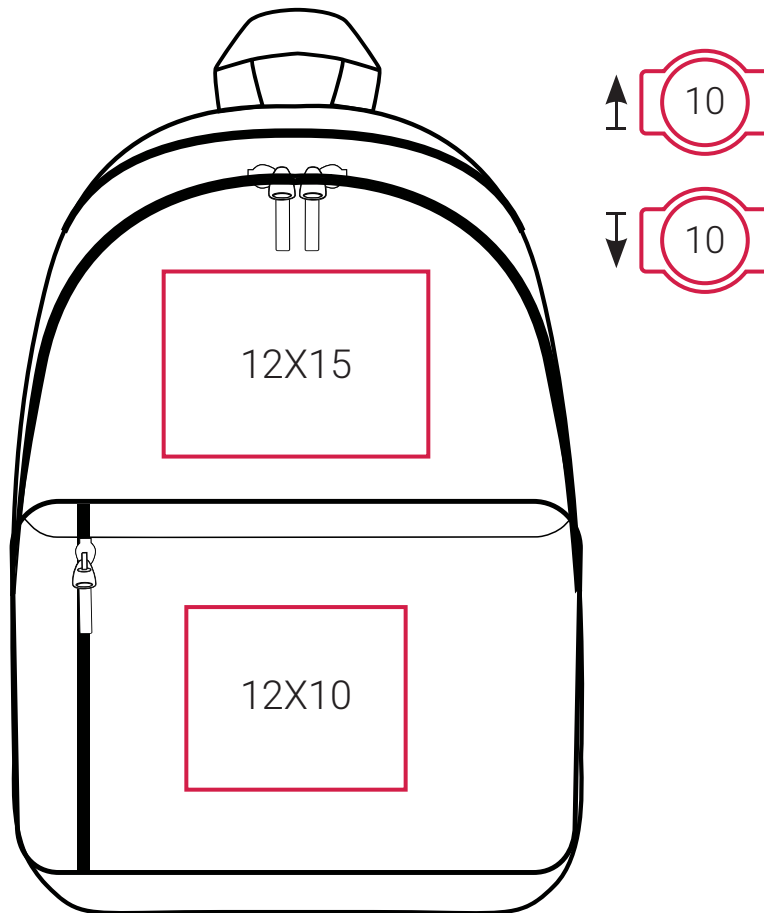

DECORATION INFO

SH7687 | Plymouth Students Backpack

10X10 Printing Area (cm),
Height x Width.

10 **10** Embroidery Area (diameter/cm),
Arrow direction - upper/lower area.

Suitable for:

Screen Printing | DTF / Digital Transfer | Transfer Printing (foil, one colour) | Embroidery.