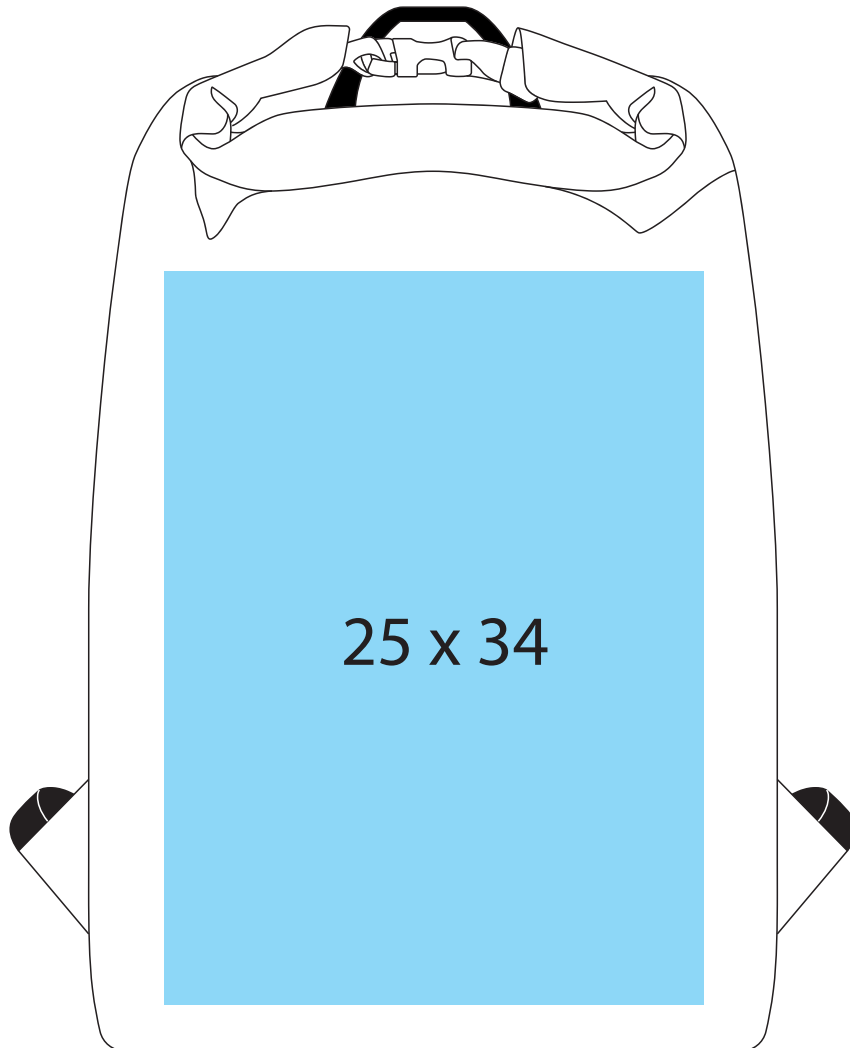

Decoration Info

901.29 - BG115

BagBase®

in cm