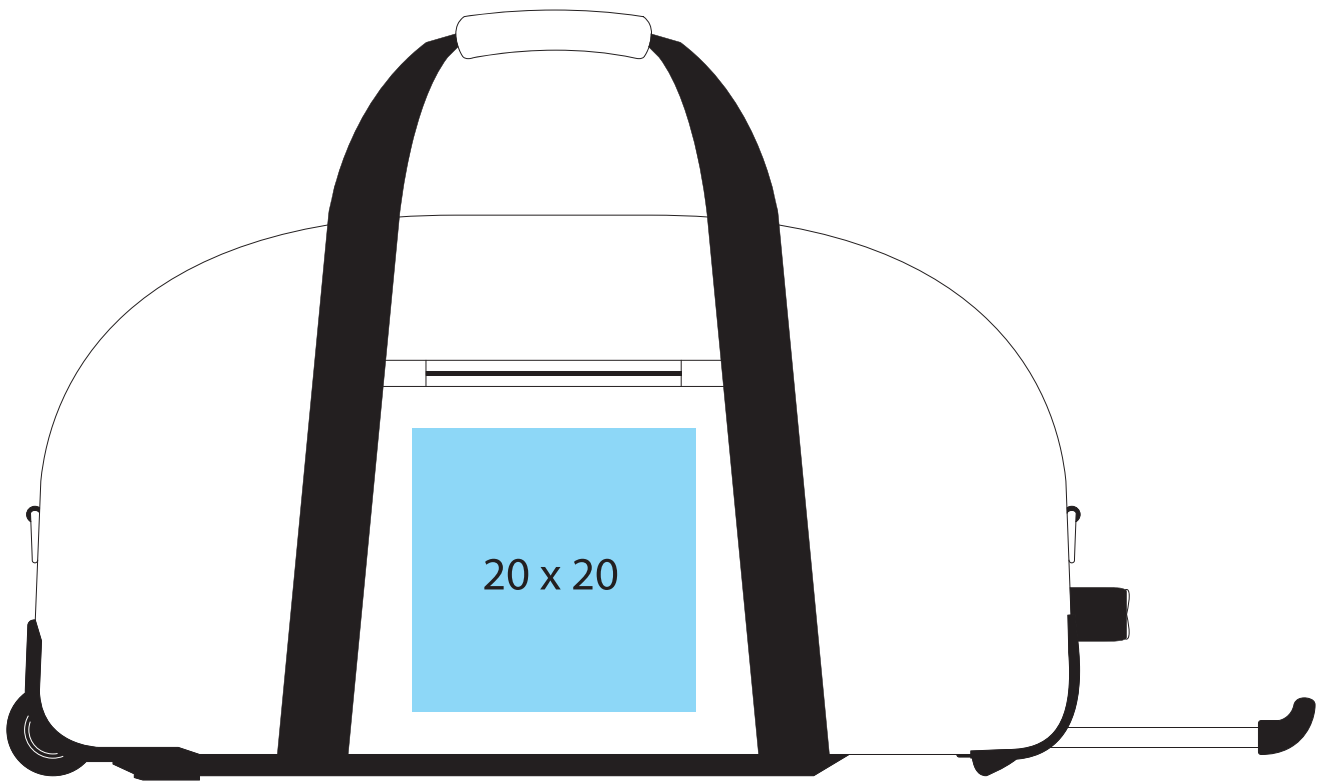

Decoration Info

699.29 - BG23

**BagBase®**

in cm