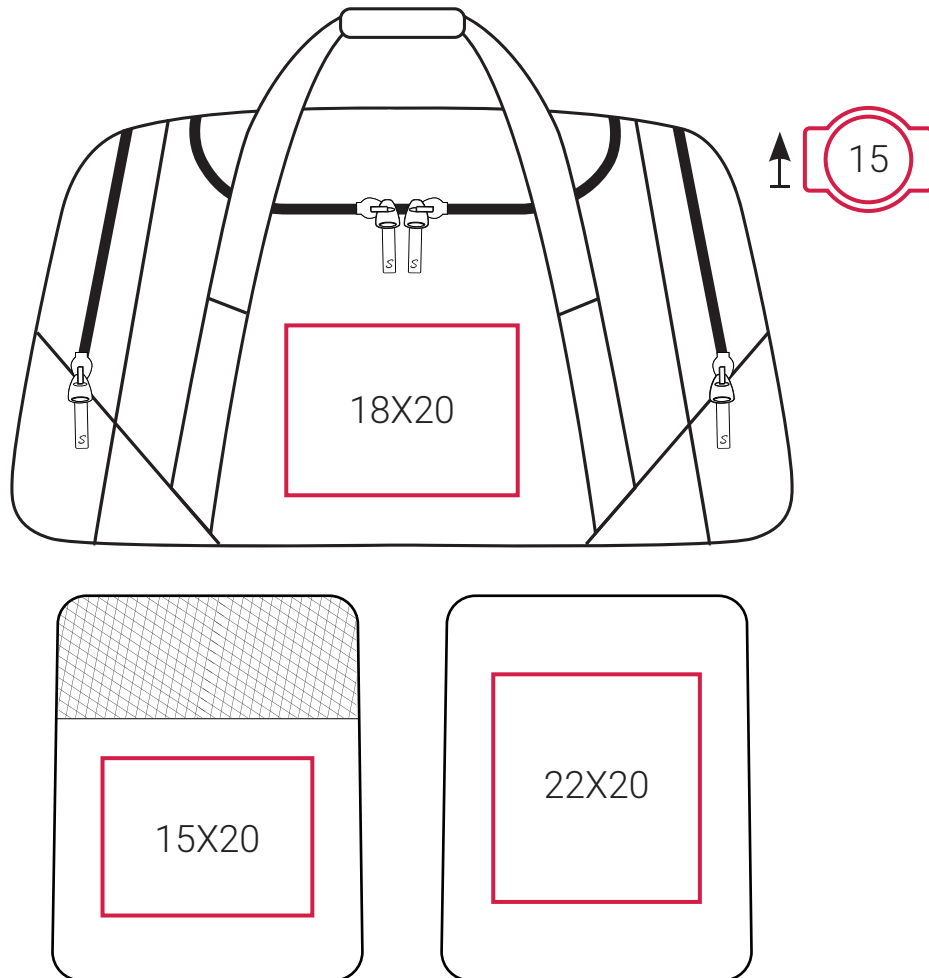

DECORATION INFO

SH1411 | Aberdeen Big Kit Holdall

10X10 Printing Area (cm),
Height x Width.

10 **10** Embroidery Area (diameter/cm),
Arrow direction - upper/lower area.

Suitable for:

Screen Printing | DTF / Digital Transfer | Transfer Printing (foil, one colour) | Embroidery.