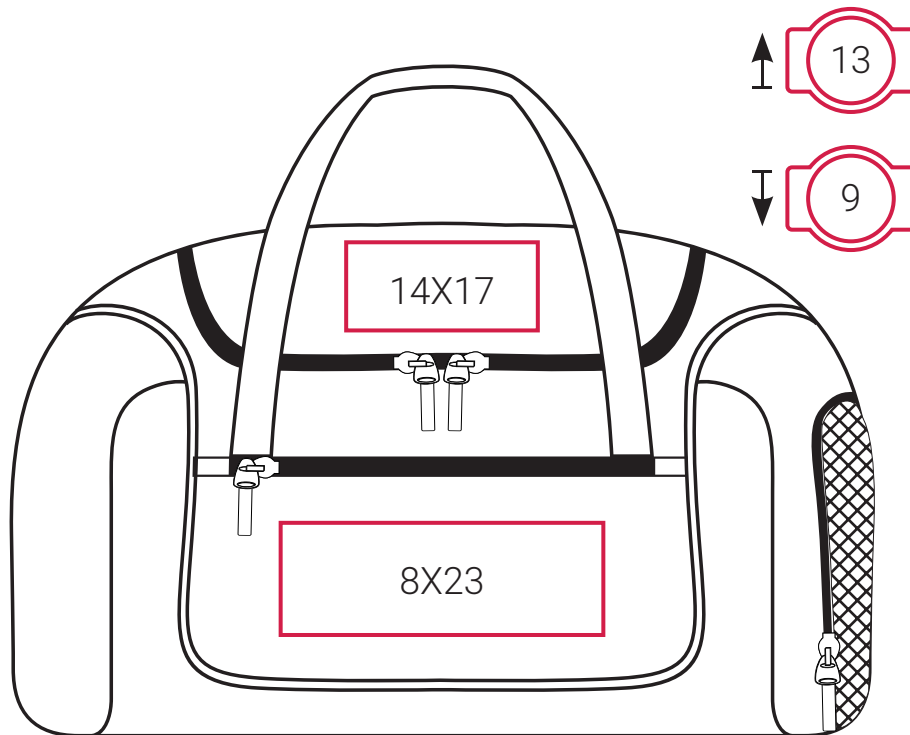

DECORATION INFO

SH1578 | Piraeus Sports Holdall

10X10 Printing Area (cm),
Height x Width.

10 **10** Embroidery Area (diameter/cm),
Arrow direction - upper/lower area.

Suitable for:

Screen Printing | DTF / Digital Transfer | Transfer Printing (foil, one colour) | Embroidery.