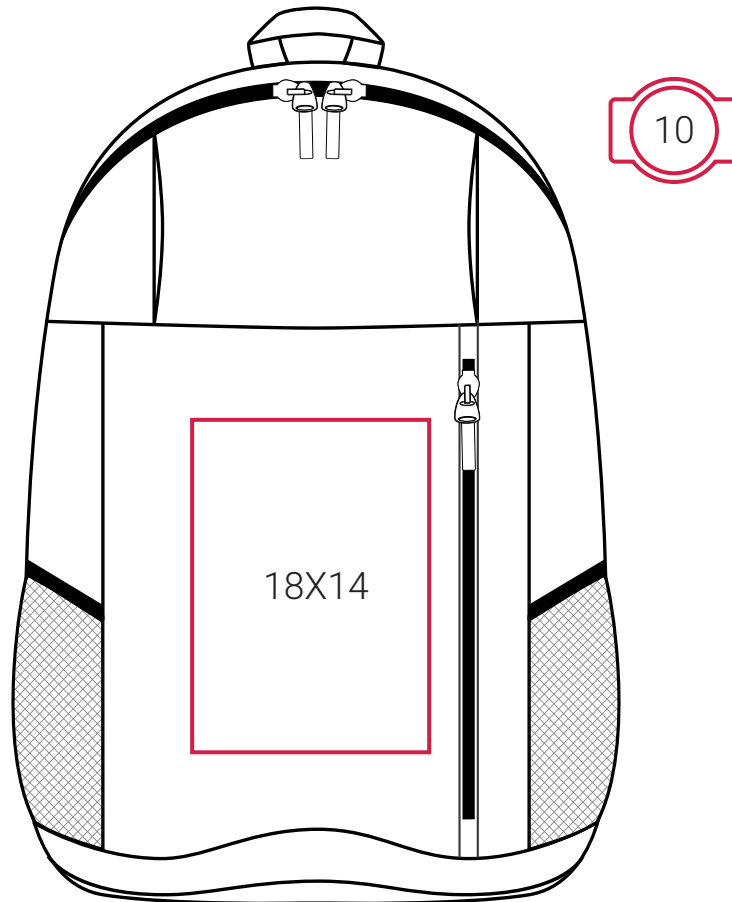

## DECORATION INFO

SH1232 | York Basic Backpack

10X10

Printing Area (cm),  
Height x Width.

Embroidery Area (diameter/cm),  
Arrow direction - upper/lower area.

### Suitable for:

Screen Printing | DTF / Digital Transfer | Transfer Printing (foil, one colour) | Embroidery.