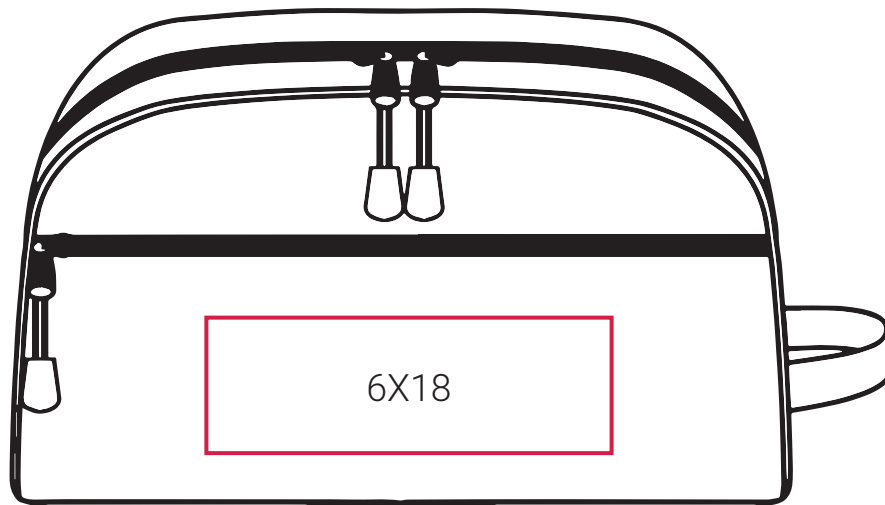

DECORATION INFO

SH4450 | Bilbao Toiletry Bag

10X10 Printing Area (cm),
Height x Width.

↑ **10** ↓ **10** Embroidery Area (diameter/cm),
Arrow direction - upper/lower area.

Suitable for:

Screen Printing | DTF / Digital Transfer | Transfer Printing (foil, one colour) | Embroidery.