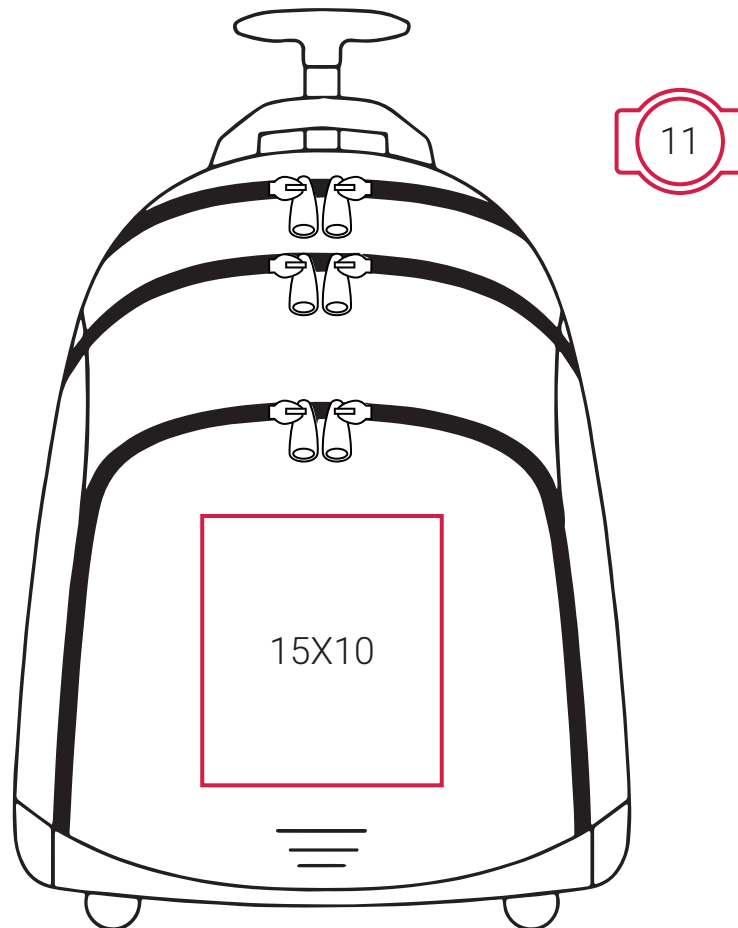

DECORATION INFO

SH1421 | Carrara II Trolley-Rucksack

10X10

Printing Area (cm),
Height x Width.

Embroidery Area (dimeter/cm),
Arrow direction - upper/lower area.

Suitable for:

Screen Printing | DTF / Digital Transfer | Transfer Printing (foil, one colour) | Embroidery.