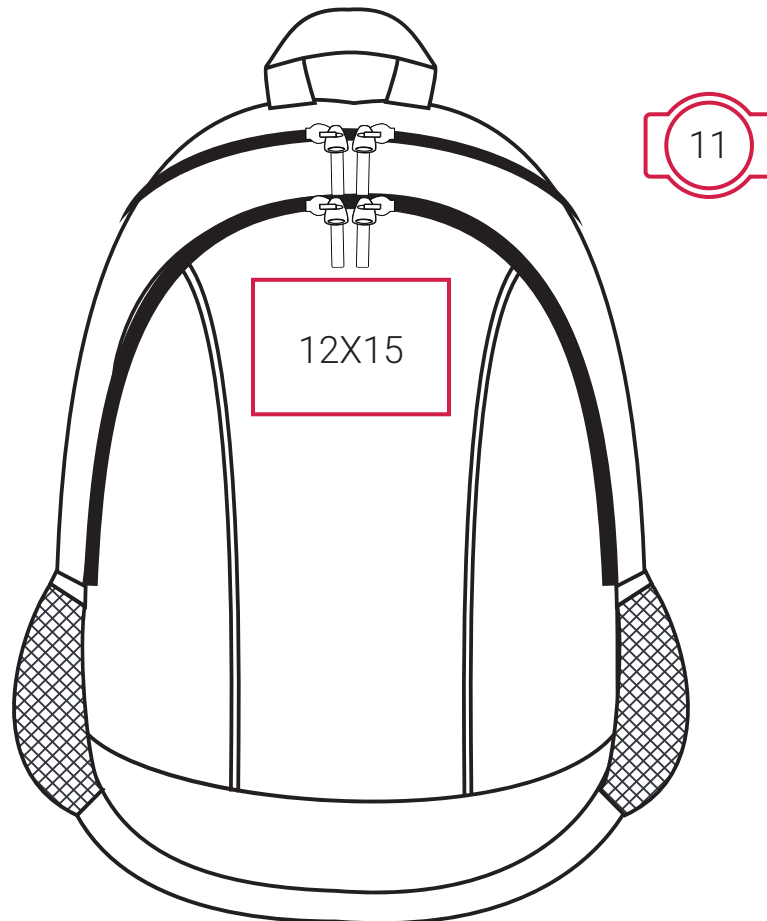

DECORATION INFO

SH5343 | Zurich Classic Laptop Backpack

10X10 Printing Area (cm),
Height x Width.

↑ **10** ↓ **10** Embroidery Area (dimeter/cm),
Arrow direction - upper/lower area.

Suitable for:

Screen Printing | DTF / Digital Transfer | Transfer Printing (foil, one colour) | Embroidery.