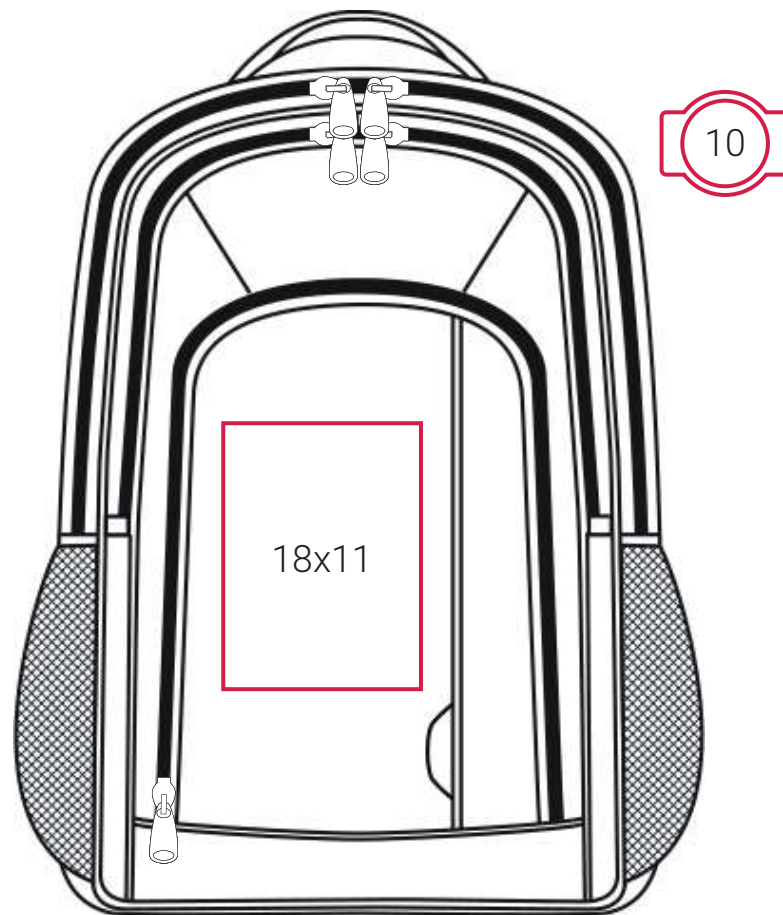

## DECORATION INFO

SH5818 | Frankfurt Smart Laptop Backpack

10X10

Printing Area (cm),  
Height x Width.

Embroidery Area (dimeter/cm),  
Arrow direction - upper/lower area.

### Suitable for:

Screen Printing | DTF / Digital Transfer | Transfer Printing (foil, one colour) | Embroidery.