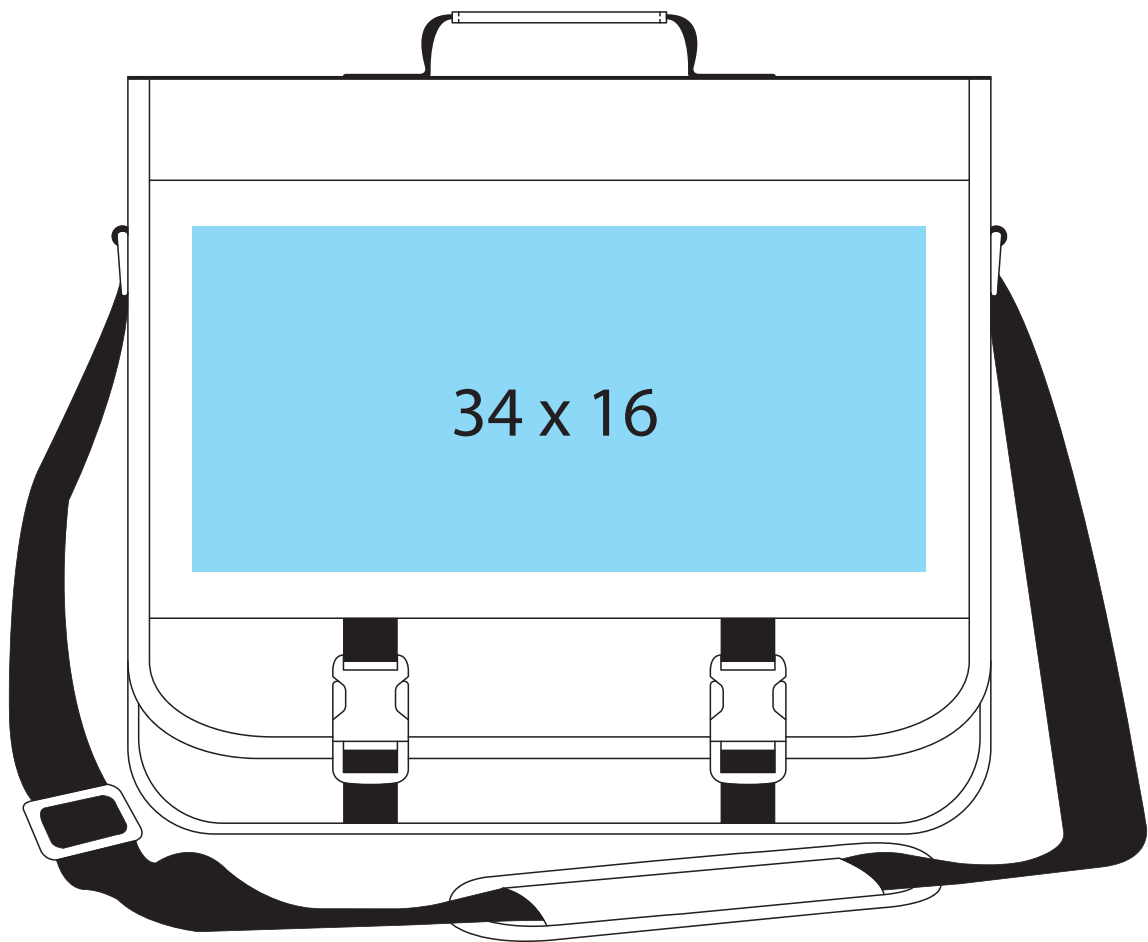

Decoration Info

665.29 - BG33

BagBase®

in cm