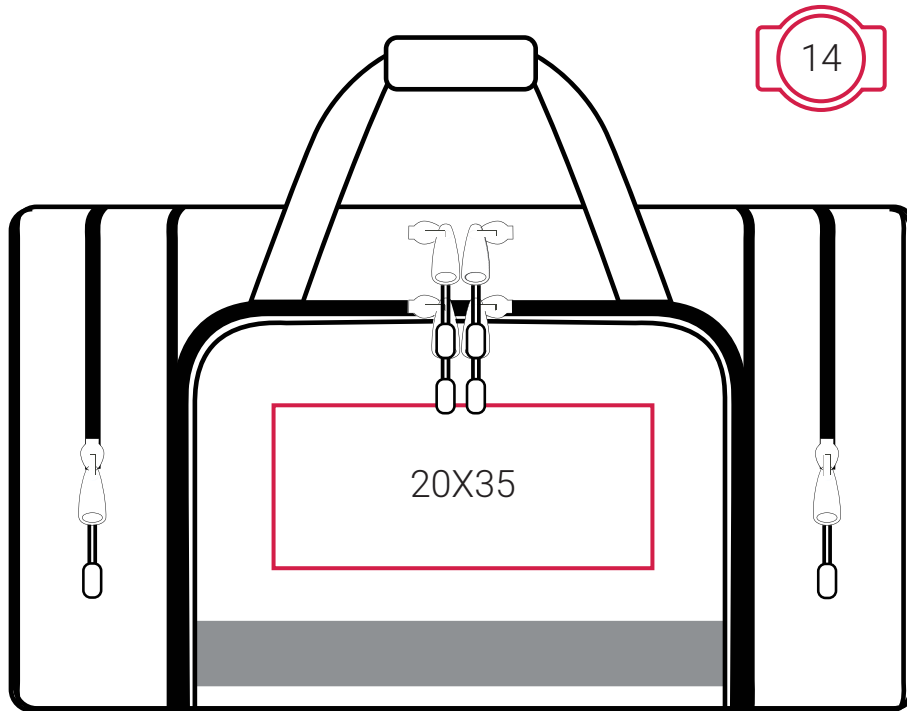

DECORATION INFO

SH1417 | Glasgow Jumbo Kit Holdall

10X10

Printing Area (cm),
Height x Width.

Embroidery Area (diameter/cm),
Arrow direction - upper/lower area.

Suitable for:

Screen Printing | DTF / Digital Transfer | Transfer Printing (foil, one colour) | Embroidery.