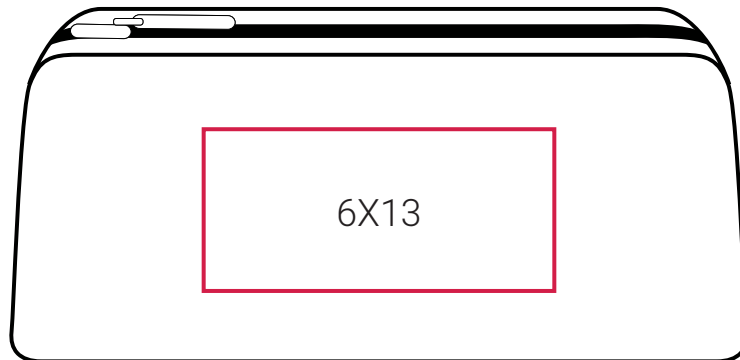

## DECORATION INFO

---

SH4811 | Linz Classic Cosmetic Bag

---

**10X10** Printing Area (cm),  
Height x Width.

Embroidery Area (dimeter/cm),  
Arrow direction - upper/lower area.

---