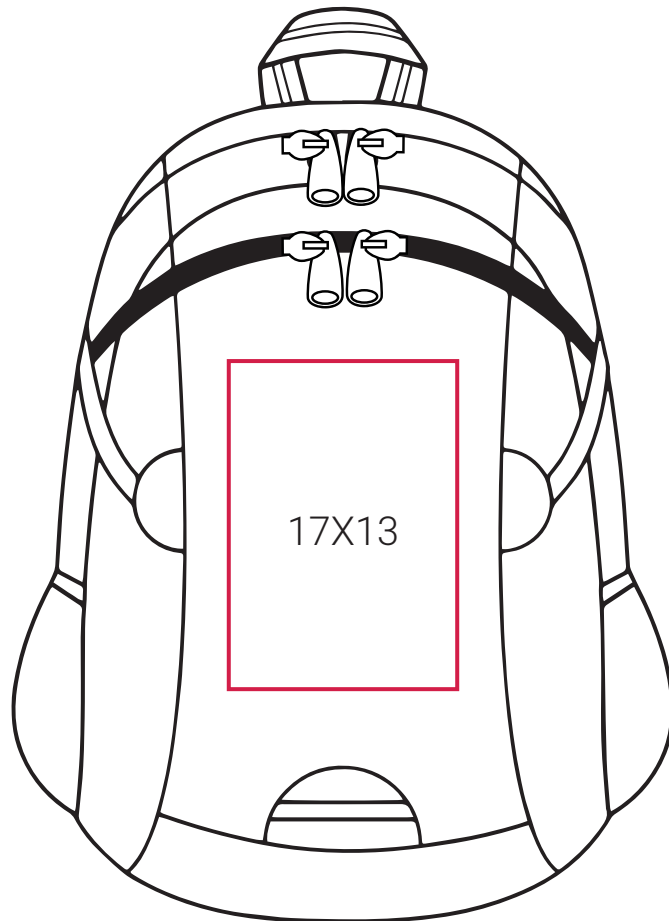

DECORATION INFO

SH7696 | Liverpool Stylish Backpack

10X10 Printing Area (cm),
Height x Width.

↑ **10** ↓ **10** Embroidery Area (dimeter/cm),
Arrow direction - upper/lower area.

Suitable for:

Screen Printing | DTF / Digital Transfer | Transfer Printing (foil, one colour) | Embroidery.