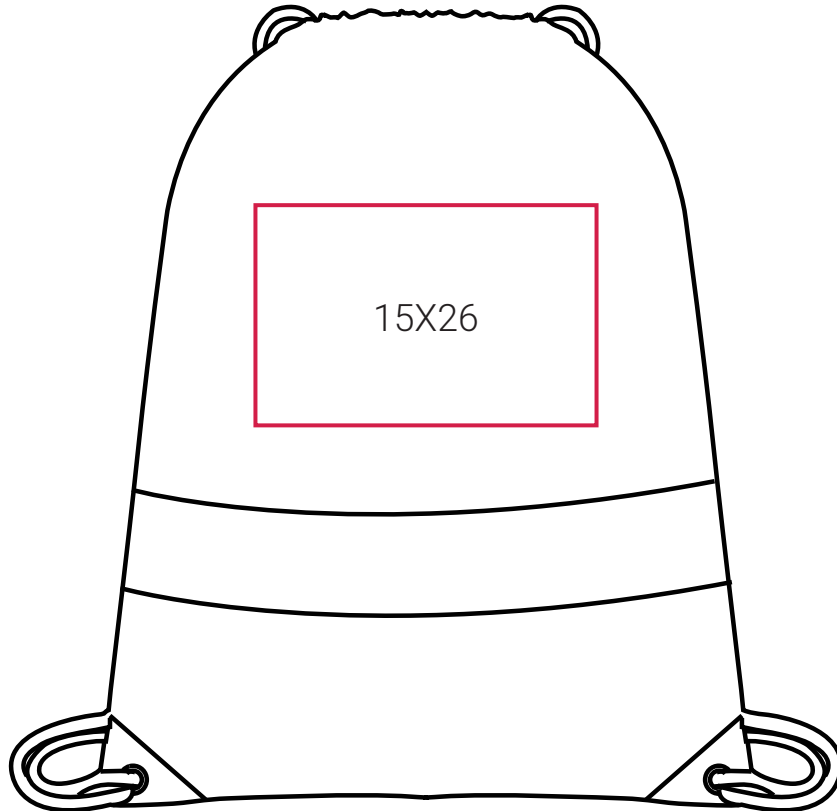

## DECORATION INFO

---

SH5892 | Stafford Hi-vis Drawstring Tote

---

**10X10** Printing Area (cm),  
Height x Width.

↑ **10** ↓ **10** Embroidery Area (diameter/cm),  
Arrow direction - upper/lower area.

---

### Suitable for:

Screen Printing | DTF / Digital Transfer | Transfer Printing (foil, one colour).