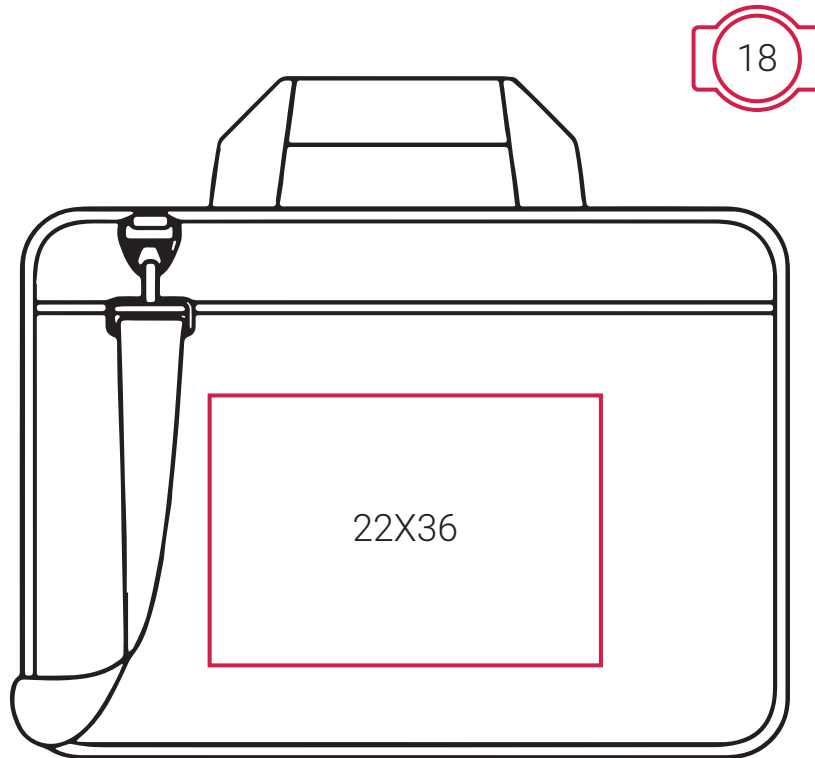

DECORATION INFO

SH1448 | Kansas Conference Bag

10X10

Printing Area (cm),
Height x Width.

Embroidery Area (dimeter/cm),
Arrow direction - upper/lower area.

Suitable for:

Screen Printing | DTF / Digital Transfer | Transfer Printing (foil, one colour) | Embroidery.