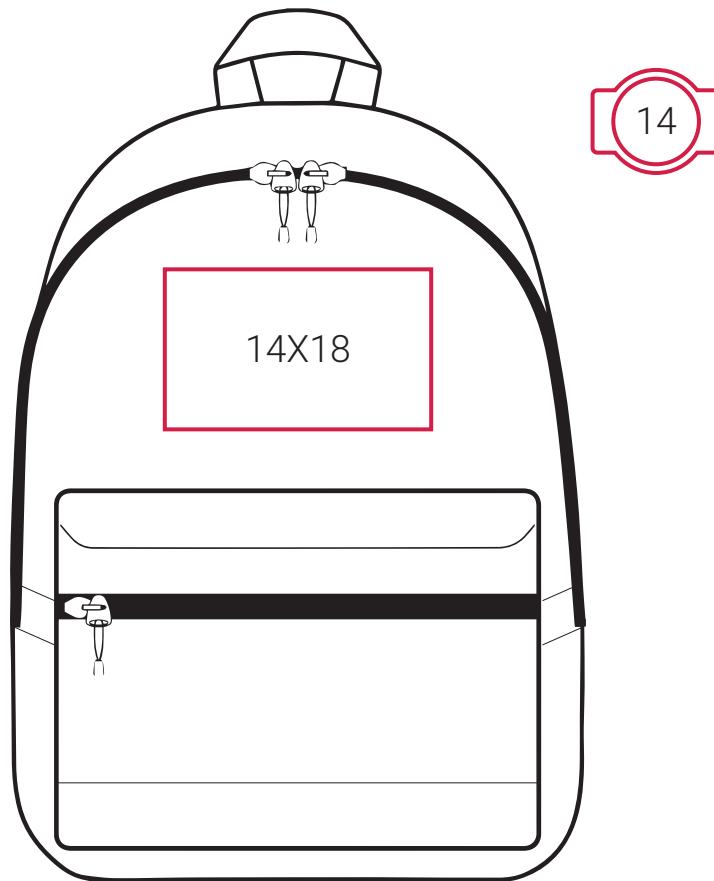

DECORATION INFO

SH1340 | Gatwick Hi-Vis Backpack

10X10

Printing Area (cm),
Height x Width.

Embroidery Area (diameter/cm),
Arrow direction - upper/lower area.

Suitable for:

Screen Printing | DTF / Digital Transfer | Transfer Printing (foil, one colour) | Embroidery.