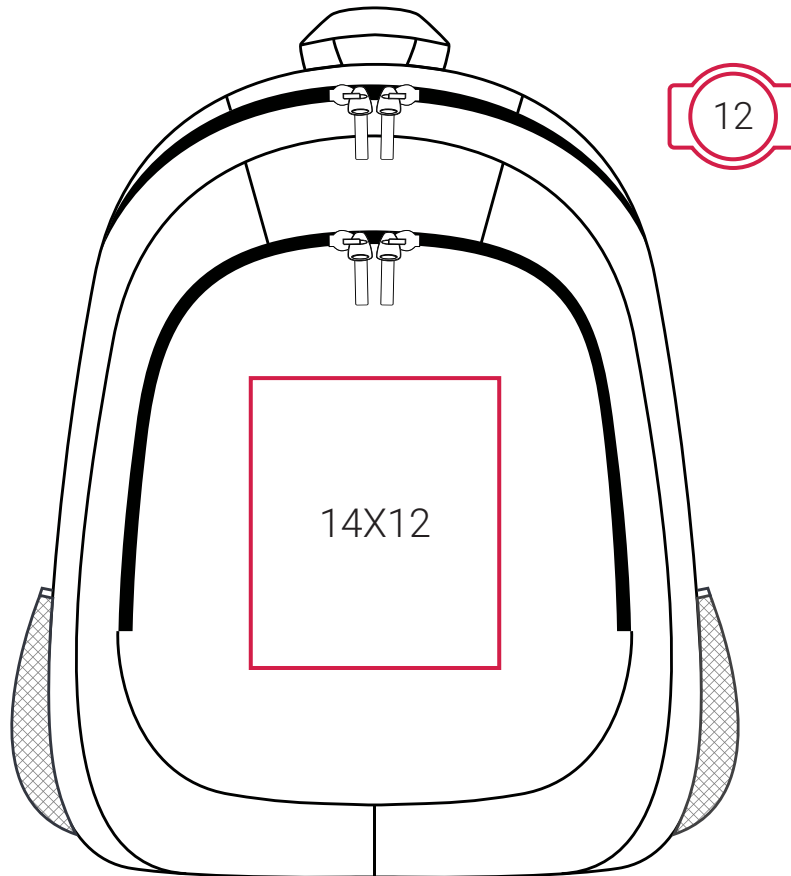

## DECORATION INFO

---

SH7241 | Geneva Backpack

10X10

Printing Area (cm),  
Height x Width.

Embroidery Area (dimeter/cm),  
Arrow direction - upper/lower area.

---