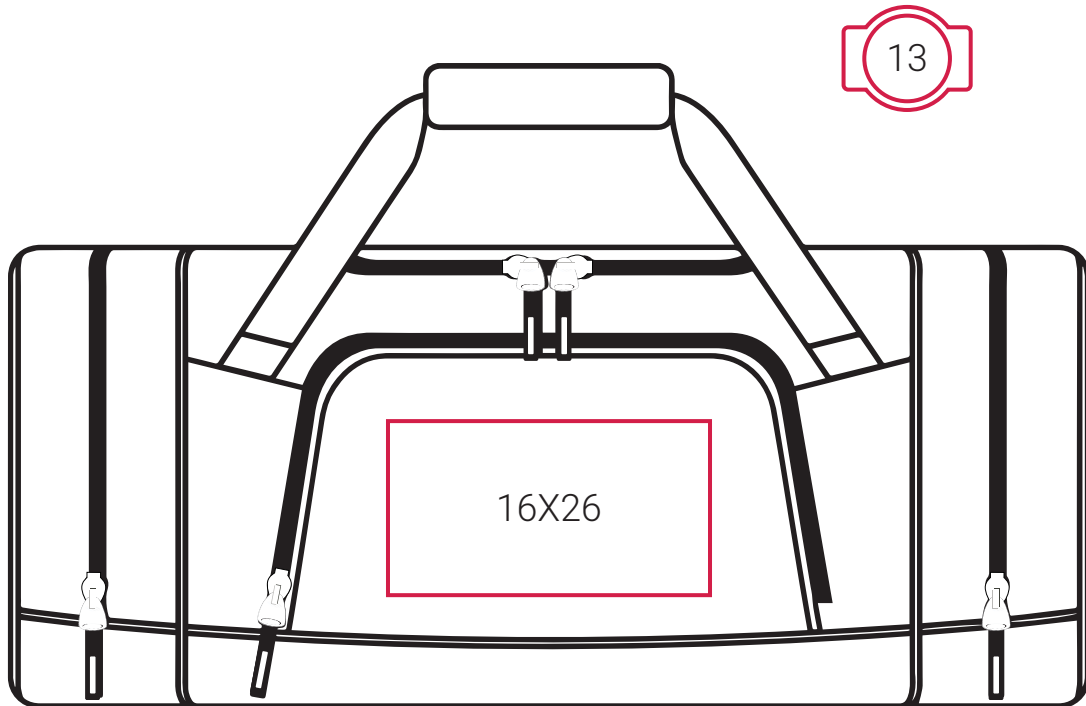

DECORATION INFO

SH2698 | Chicago Spacious Holdall

10X10 Printing Area (cm),
Height x Width.

↑ **10** ↓ **10** Embroidery Area (diameter/cm),
Arrow direction - upper/lower area.

Suitable for:

Screen Printing | DTF / Digital Transfer | Transfer Printing (foil, one colour) | Embroidery.