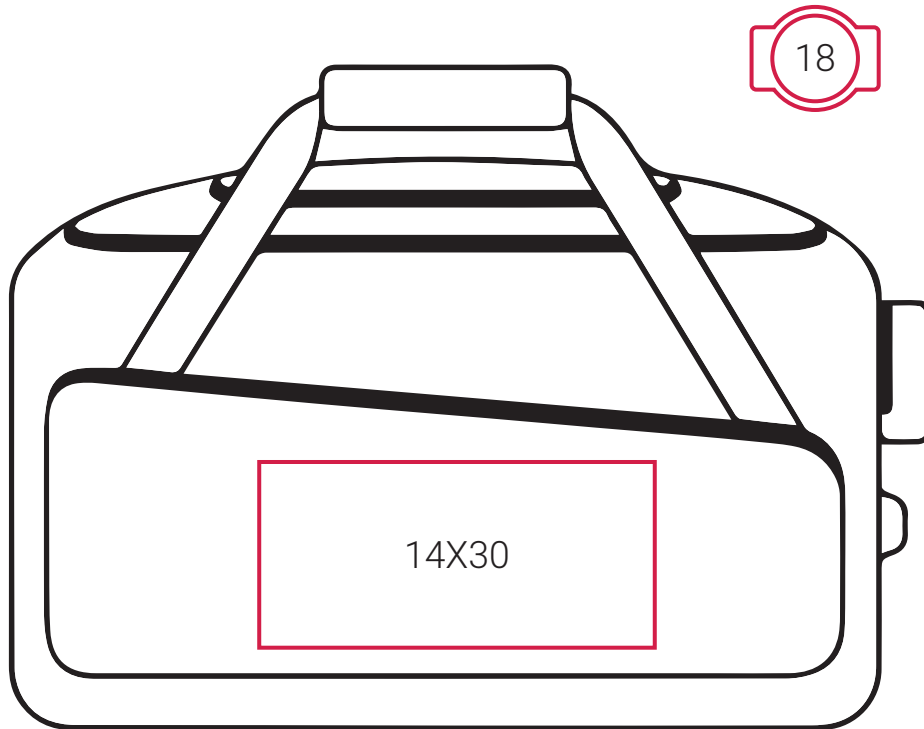

## DECORATION INFO

---

SH6090 | Detroit Trolley Holdall

---

**10X10** Printing Area (cm),  
Height x Width.

↑ **10** ↓ **10** Embroidery Area (dimeter/cm),  
Arrow direction - upper/lower area.

---

### Suitable for:

Screen Printing | DTF / Digital Transfer | Transfer Printing (foil, one colour) | Embroidery.