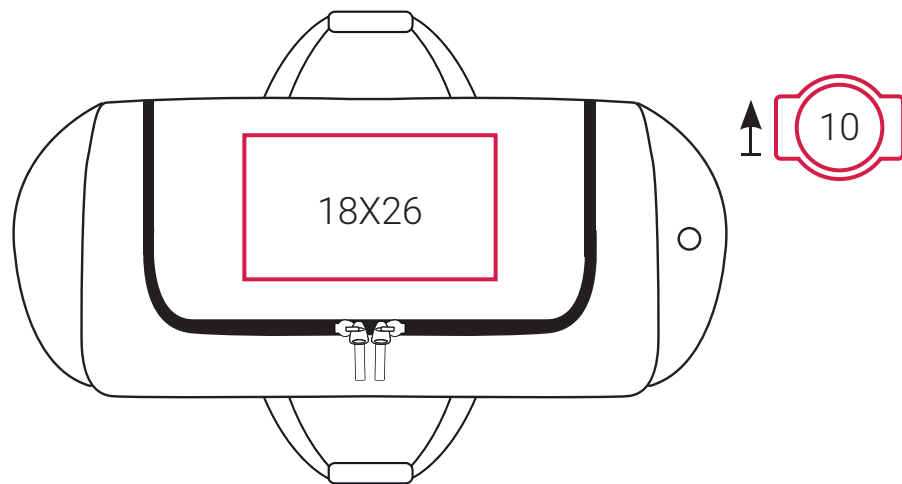

DECORATION INFO

SH2510 | Daytona Practical Sports Holdall

10X10 Printing Area (cm),
Height x Width.

10 **10** Embroidery Area (diameter/cm),
Arrow direction - upper/lower area.

Suitable for:

Screen Printing | DTF / Digital Transfer | Transfer Printing (foil, one colour) | Embroidery.