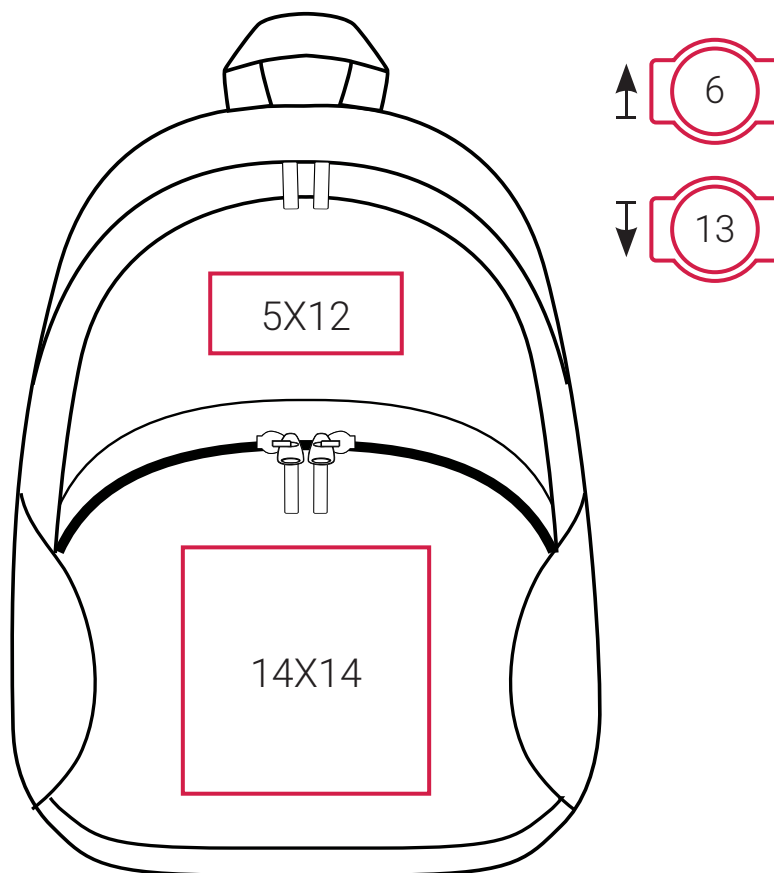

## DECORATION INFO

SH7667 | Milan Backpack

**10X10** Printing Area (cm),  
Height x Width.

Embroidery Area (diameter/cm),  
Arrow direction - upper/lower area.

### Suitable for:

Screen Printing | DTF / Digital Transfer | Transfer Printing (foil, one colour) | Embroidery.