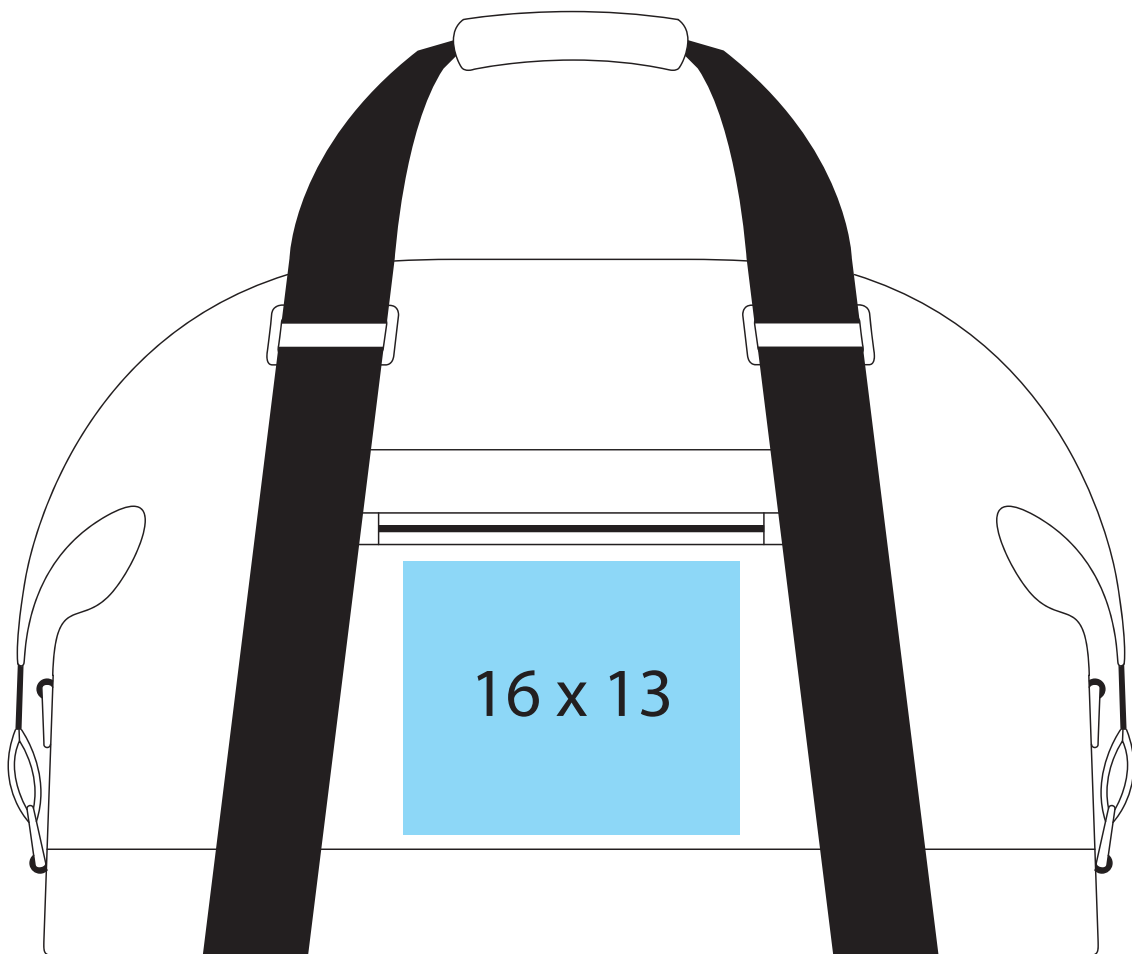

Decoration Info

636.29 - BG650

BagBase®

in cm