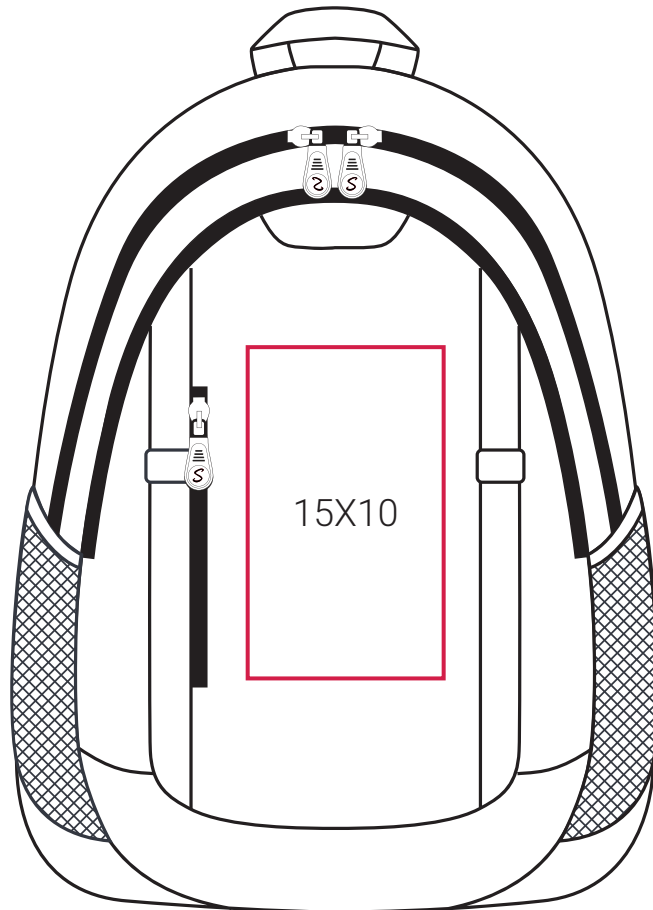

## DECORATION INFO

SH5363 | Freiburg Laptop Backpack

10X10

Printing Area (cm),  
Height x Width.

Embroidery Area (diameter/cm),  
Arrow direction - upper/lower area.

### Suitable for:

Screen Printing | DTF / Digital Transfer | Transfer Printing (foil, one colour) | Embroidery.