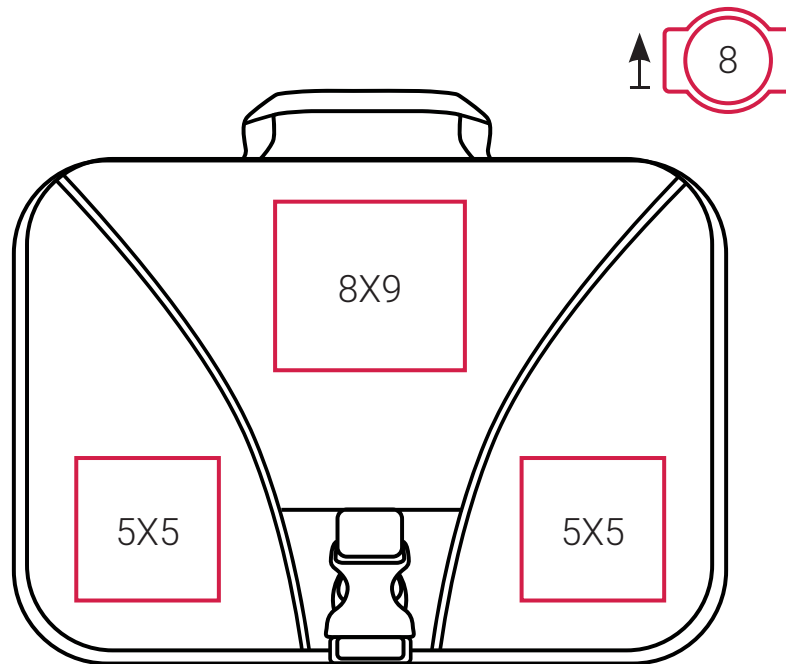

## DECORATION INFO

---

SH4476 | Bristol Toiletry Bag

---

**10X10** Printing Area (cm),  
Height x Width.

**10** **10** Embroidery Area (diameter/cm),  
Arrow direction - upper/lower area.

---

### Suitable for:

Screen Printing | DTF / Digital Transfer | Transfer Printing (foil, one colour) | Embroidery.