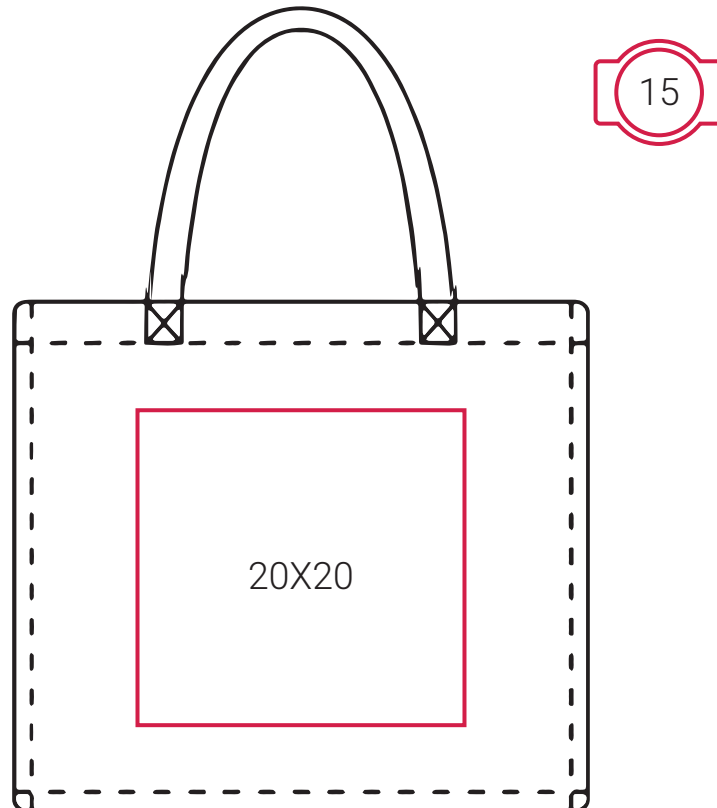

DECORATION INFO

SH4120 | Lyon Non-Woven Shopper

10X10 Printing Area (cm),
Height x Width.

↑ **10** ↓ **10** Embroidery Area (diameter/cm),
Arrow direction - upper/lower area.

Suitable for:

Screen Printing | DTF / Digital Transfer | Transfer Printing (foil, one colour) | Embroidery.