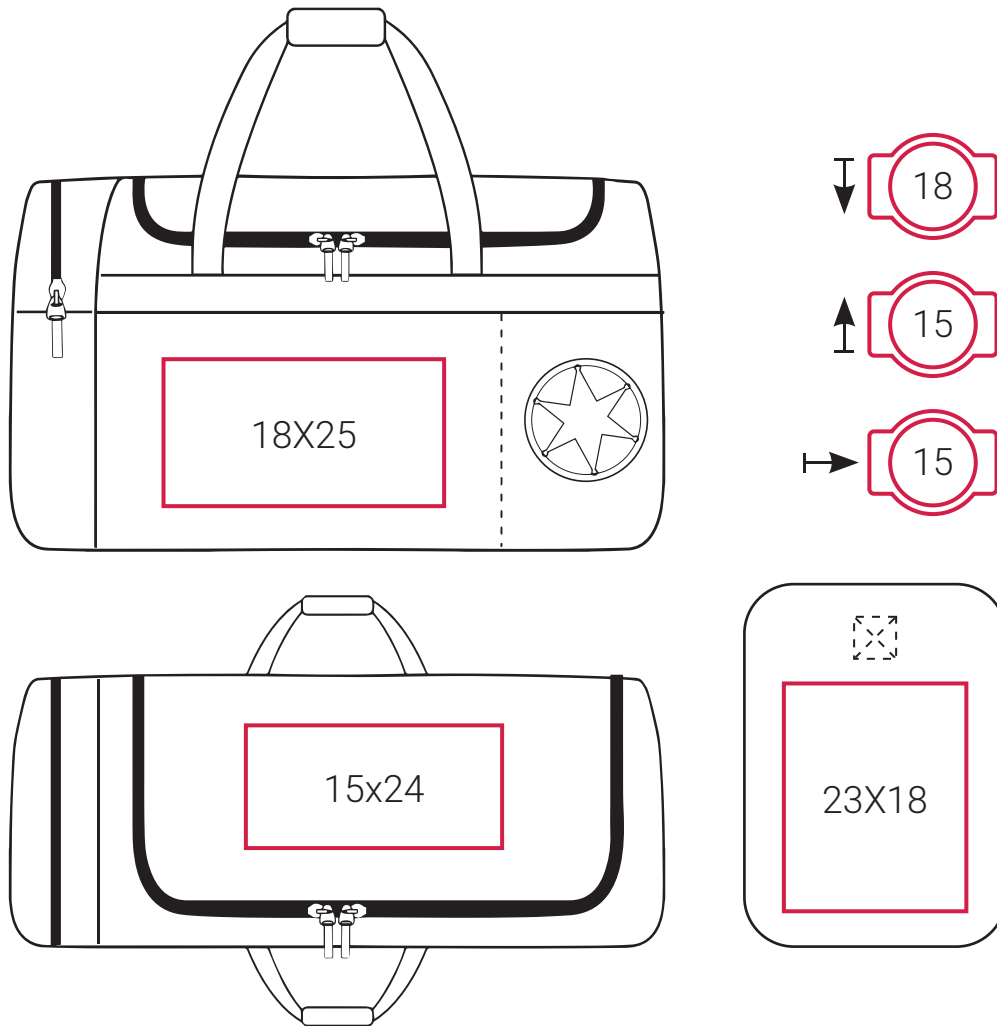

DECORATION INFO

SH2450 | Cannes Sports / Overnight Bag

10X10

Printing Area (cm),
Height x Width.

10

10

10

Embroidery Area (diameter/cm),
Arrow direction - upper/lower area.

Suitable for:

Screen Printing | DTF / Digital Transfer | Transfer Printing (foil, one colour) | Embroidery.