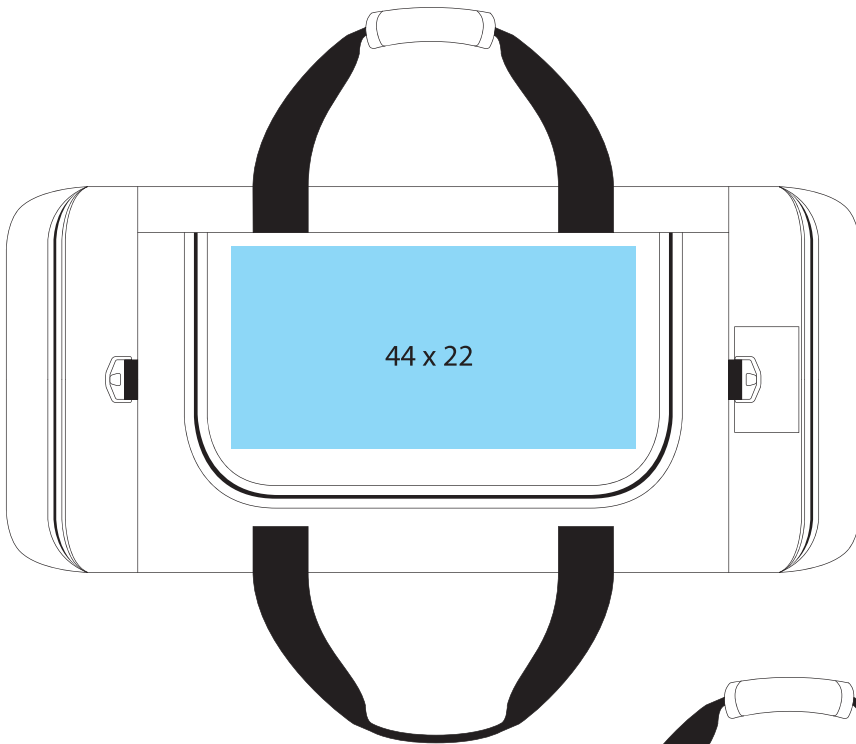

Decoration Info

628.30 - QS88

QUADRA

in cm