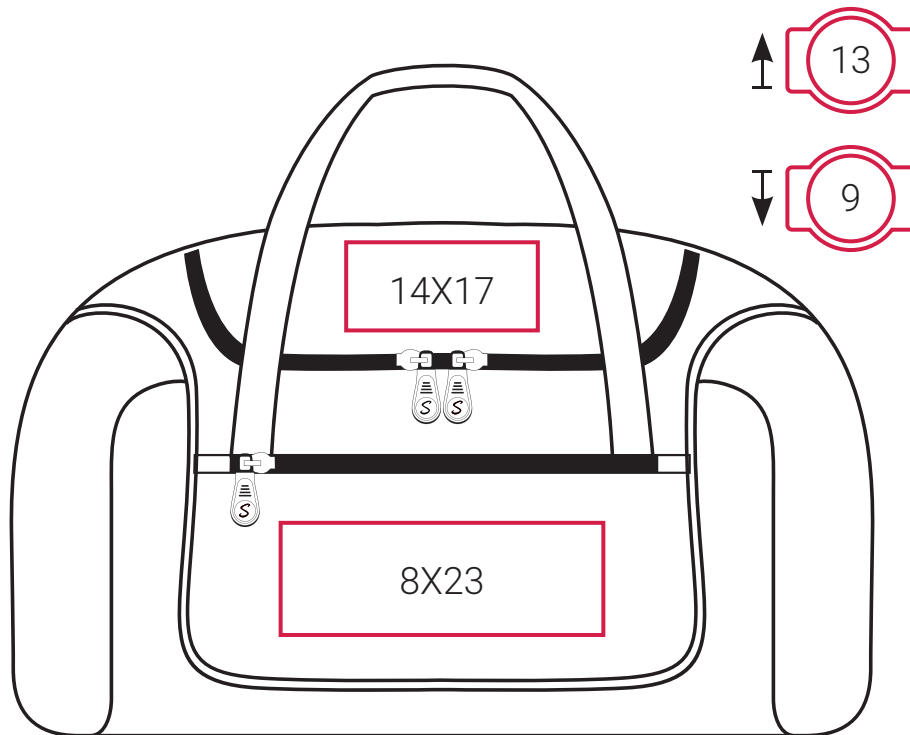

## DECORATION INFO

---

SH1577 | Rhodes Sports Holdall

---

**10X10** Printing Area (cm),  
Height x Width.

**10** **10** Embroidery Area (diameter/cm),  
Arrow direction - upper/lower area.

---

### Suitable for:

Screen Printing | DTF / Digital Transfer | Transfer Printing (foil, one colour) | Embroidery.