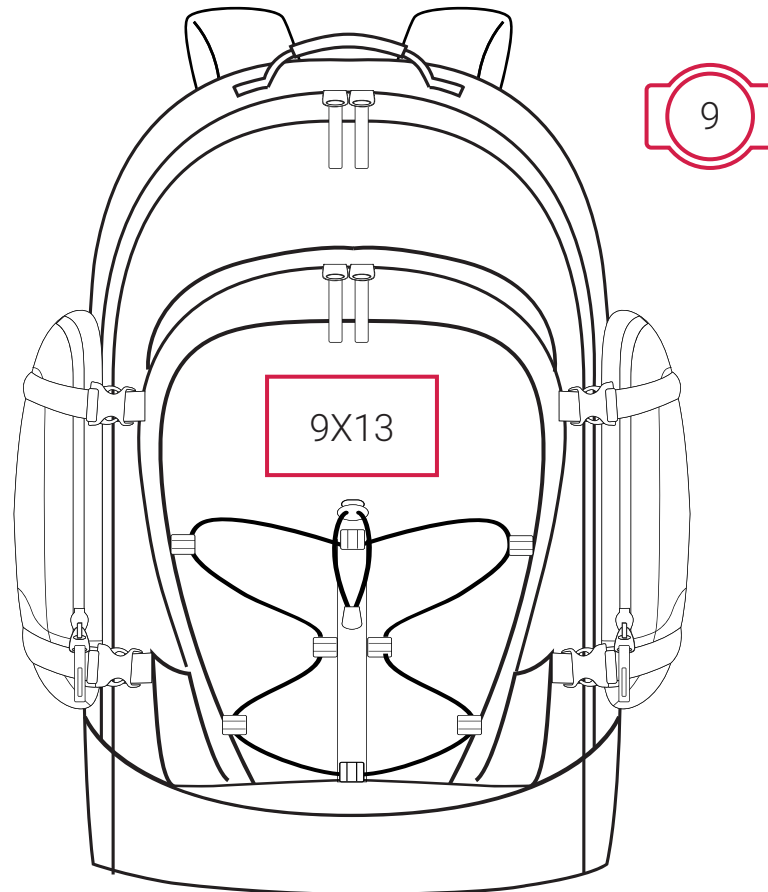

DECORATION INFO

SH1797 | Monte Rosa Classic Travel Rucksack

10X10

Printing Area (cm),
Height x Width.

Embroidery Area (dimeter/cm),
Arrow direction - upper/lower area.

Suitable for:

Screen Printing | DTF / Digital Transfer | Transfer Printing (foil, one colour) | Embroidery.