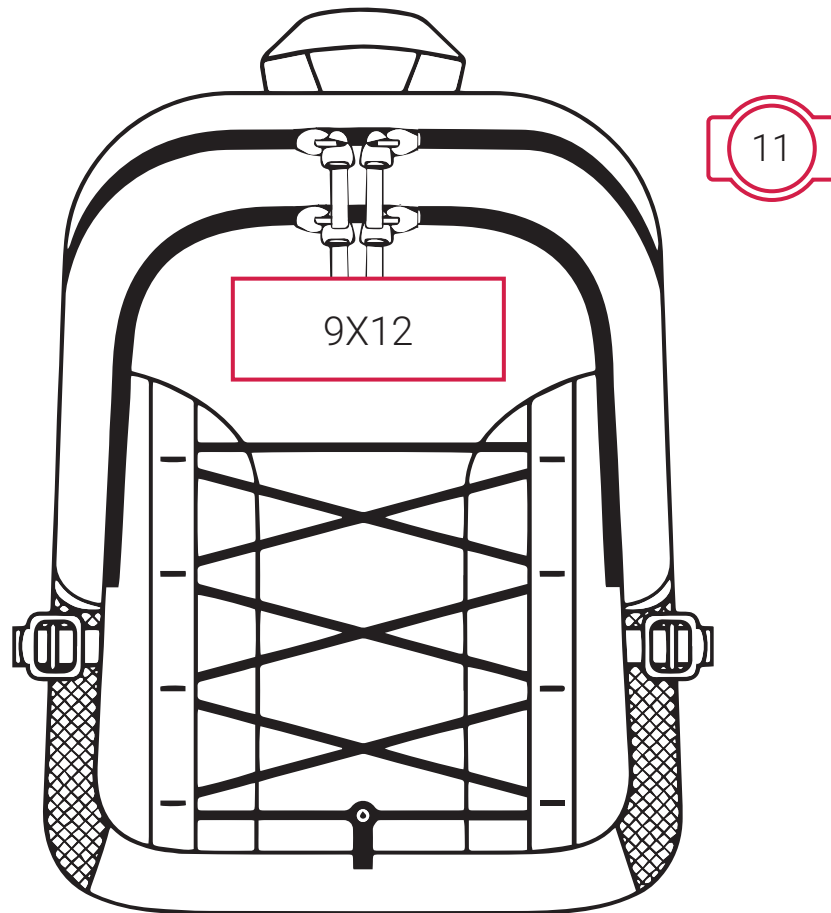

DECORATION INFO

SH7690 | Miami Backpack

10X10

Printing Area (cm),
Height x Width.

Embroidery Area (dimeter/cm),
Arrow direction - upper/lower area.

Suitable for:

Screen Printing | DTF / Digital Transfer | Transfer Printing (foil, one colour) | Embroidery.