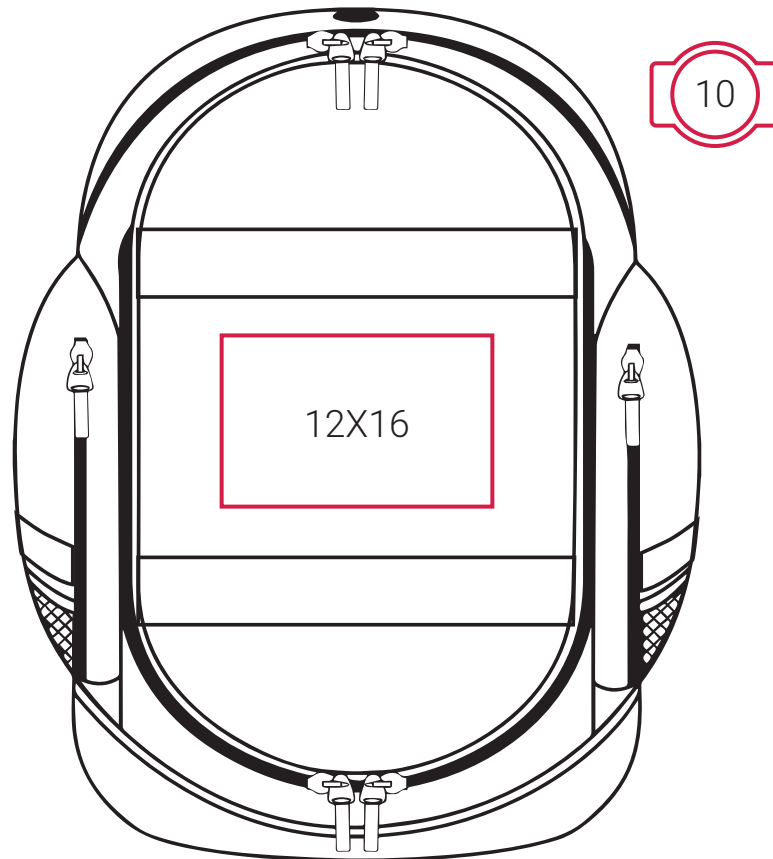

DECORATION INFO

SH8001 | Hi Vis Rucksack Backpack

10X10 Printing Area (cm),
Height x Width.

↑ **10** ↓ **10** Embroidery Area (diameter/cm),
Arrow direction - upper/lower area.

Suitable for:

Screen Printing | DTF / Digital Transfer | Transfer Printing (foil, one colour) | Embroidery.