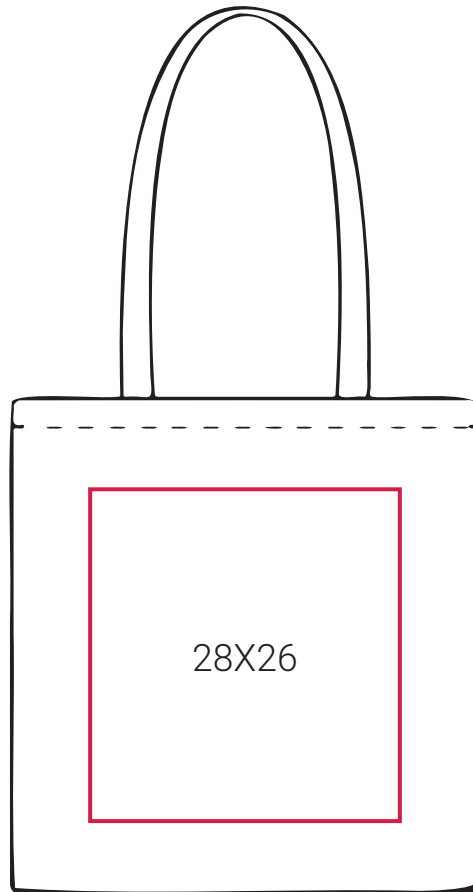

## DECORATION INFO

---

SH4112 | Guildford Cotton Shopper / Tote Shoulder Bag

10X10

Printing Area (cm),  
Height x Width.

Embroidery Area (diameter/cm),  
Arrow direction - upper/lower area.

---